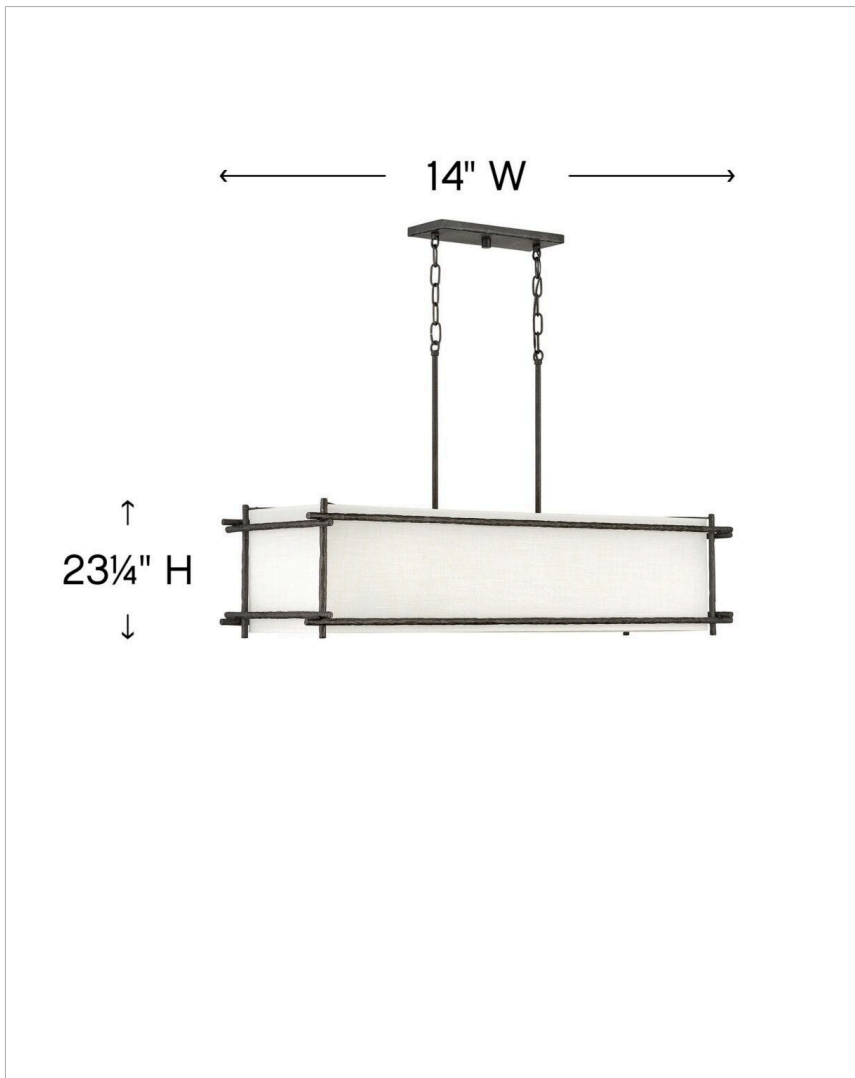

### MEDIUM SIX LIGHT LINEAR

Tress approaches style from different angles. Using a natural look to add an organic feel to any décor, these fixtures incorporate hammered metal rods with a unique, eye-catching texture. The simplicity in design paired with clean lines bring refined sense of contentment to any space.

DETAILS	
FINISH:	Forged Iron
MATERIAL:	Steel
SHADE:	Off-White Textured
SLOPE DEGREE:	90
DIMMABLE:	YES, WITH DIMMABLE LAMP (NOT INCLUDED)

DIMENSIONS	
WIDTH:	42"
HEIGHT:	23.3"
DEPTH:	14
WEIGHT:	10.3lb

LIGHT SOURCE	
LIGHT SOURCE:	Socketed
WATTAGE:	6-5w Cand. LED, 60w Equiv.
VOLTAGE:	120v

MOUNTING	
CANOPY:	4.5"W X 12"L
LEAD WIRE:	1 X 72"

SHIPPING	
CARTON LENGTH:	45.5
CARTON WIDTH:	17
CARTON HEIGHT:	15
CARTON WEIGHT:	12.8

#### PRODUCT DETAILS:

- Suitable for use in dry (indoor) locations as defined by NEC and CEC. Meets United States UL Underwriters Laboratories & CSA Canadian Standards Association Product Safety Standards.
- This item may be hung on a sloped ceiling
- Merging the best of traditional and modern elements with a sophisticated and streamlined look