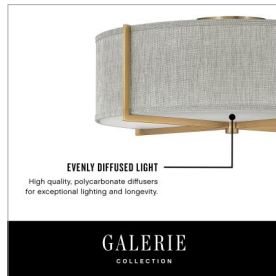

# AXIS HEATHERED GRAY

**41709HB**

LARGE SEMI-FLUSH MOUNT

Creativity meets practicality in Axis. Featuring a classic crossed-stem design, its shade comes in Off White Linen or Heather Gray Linen complemented by a Black or Heritage Brass finish.

DETAILS	
FINISH:	Heritage Brass
MATERIAL:	Steel
SHADE:	Heathered Gray Linen
DIMMABLE:	YES - WITH DIMMABLE LAMP (NOT INCLUDED)

DIMENSIONS	
WIDTH:	25.5"
HEIGHT:	10.5"
WEIGHT:	6.5lb

LIGHT SOURCE	
LIGHT SOURCE:	Socketed
WATTAGE:	4-14w Med. LED, 25w Equiv.
VOLTAGE:	120v

## PRODUCT DETAILS:

- Suitable for use in dry (indoor) locations as defined by NEC and CEC. Meets United States UL Underwriters Laboratories & CSA Canadian Standards Association Product Safety Standards.
- Merging modern and classic elements, the Galerie collection offers a selection of LED ceiling and sconce fixtures with unique details that effortlessly balance a variety of spaces with form and function. The complementary contours, materials and finishes allow each silhouette to be used in unison or easily combined with other Galerie pieces.
- Merging the best of traditional and modern elements with a sophisticated and streamlined look
- Diffusers are made of high transmittance, high diffusion, color stable LDA-filled polycarbonate to maximize delivered lumens