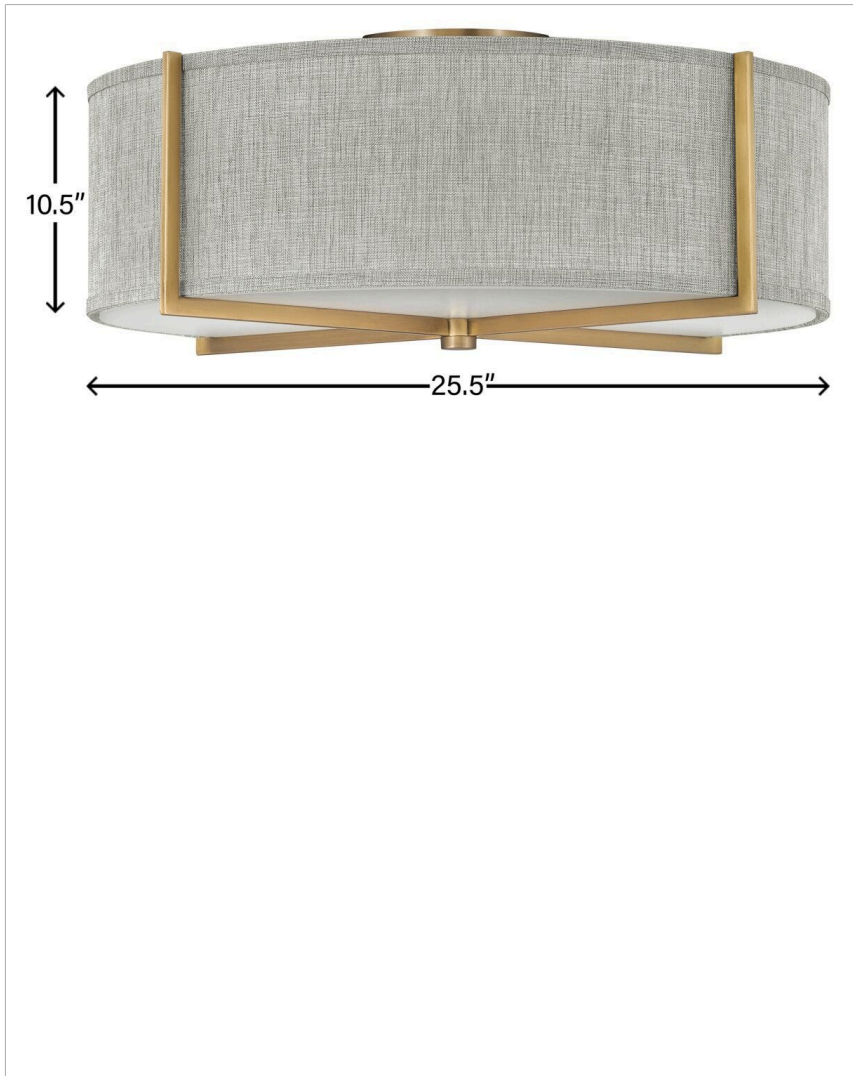

AXIS HEATHERED GRAY

41709HB

LARGE SEMI-FLUSH MOUNT

Creativity meets practicality in Axis. Featuring a classic crossed-stem design, its shade comes in Off White Linen or Heather Gray Linen complemented by a Black or Heritage Brass finish.

DETAILS	
FINISH:	Heritage Brass
MATERIAL:	Steel
SHADE:	Heathered Gray Linen
DIMMABLE:	YES - WITH DIMMABLE LAMP (NOT INCLUDED)

DIMENSIONS	
WIDTH:	25.5"
HEIGHT:	10.5"
WEIGHT:	6.5lb

LIGHT SOURCE	
LIGHT SOURCE:	Socketed
WATTAGE:	4-14w Med. LED, 25w Equiv.
VOLTAGE:	120v

MOUNTING	
CANOPY:	6.75" Dia.

SHIPPING	
CARTON LENGTH:	30.5
CARTON WIDTH:	30.5
CARTON HEIGHT:	24.5
CARTON WEIGHT:	10.5

PRODUCT DETAILS:

- Suitable for use in dry (indoor) locations as defined by NEC and CEC. Meets United States UL Underwriters Laboratories & CSA Canadian Standards Association Product Safety Standards.
- Merging modern and classic elements, the Galerie collection offers a selection of LED ceiling and sconce fixtures with unique details that effortlessly balance a variety of spaces with form and function. The complementary contours, materials and finishes allow each silhouette to be used in unison or easily combined with other Galerie pieces.
- Merging the best of traditional and modern elements with a sophisticated and streamlined look
- Diffusers are made of high transmittance, high diffusion, color stable LDA-filled polycarbonate to maximize delivered lumens