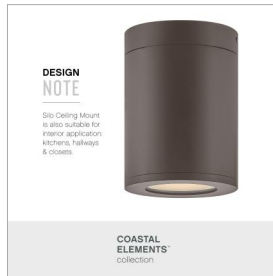

SILO

13592AZ-LL

EXTRA SMALL FLUSH MOUNT

The perfect addition to Modern Coastal, Silo's compact design blends simple and long-lasting practicality. Built to stand up to harsh climates and available in three rust and corrosion-resistant finishes, Silo is available in a downlight-only option to meet dark sky compliance, an up and downlight for additional wall washing, and a small flush mount.

DETAILS	
FINISH:	Architectural Bronze
MATERIAL:	Composite
GLASS:	Etched Lens
DIMMABLE:	YES - CL TYPE DIMMER (SSL7A)

DIMENSIONS	
WIDTH:	5"
HEIGHT:	7"
WEIGHT:	1.6lb

LIGHT SOURCE	
LIGHT SOURCE:	Socketed
WATTAGE:	1-6.50w GU10 LED *Included
VOLTAGE:	120v

SHIPPING	
CARTON LENGTH:	7.3
CARTON WIDTH:	7.3
CARTON HEIGHT:	9.6
CARTON WEIGHT:	2.1

PRODUCT DETAILS:

- 5-year finish warranty
- Suitable for use in damp locations as defined by NEC and CEC. Meets United States UL Underwriters Laboratories & CSA Canadian Standards Association Product Safety Standards.
- LED Bulbs carry a 3-year limited warranty
- The Coastal Elements Collection offers versatile designs, constructed of composite materials and coated with anti-fading finishes, for maximum durability in harsh climates
- Suitable for use in both interior and outdoor spaces.
- Bold lines and a clean, minimalist style complement contemporary architecture
- Fixture is Dark Sky compliant and engineered to minimize light glare upward into the night sky