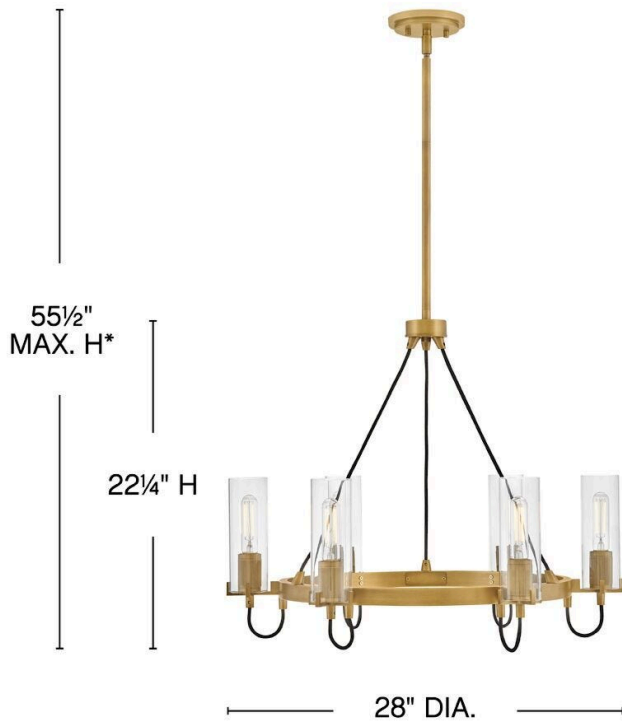

RYDEN

37855HB

MEDIUM CHANDELIER

A versatile stunner, Ryden's chic, modern-industrial silhouette is practical yet stylish, featuring elongated glass shades held by heavy cast prongs. Classic finishes are complemented by black, fabric-wrapped cord and subtle detailing.

DETAILS	
FINISH:	Heritage Brass
MATERIAL:	Steel
GLASS:	Clear
SLOPE DEGREE:	90
DIMMABLE:	YES - WITH DIMMABLE LAMP (NOT INCLUDED)

DIMENSIONS	
WIDTH:	28"
HEIGHT:	22.3"
WEIGHT:	17.2lb

LIGHT SOURCE	
LIGHT SOURCE:	Socketed
WATTAGE:	6-7w Med. LED, 60w Equiv.
VOLTAGE:	120v

MOUNTING	
CANOPY:	5.5" Dia.
LEAD WIRE:	1 X 120"
MAX HEIGHT:	55.5

SHIPPING	
CARTON LENGTH:	31.8
CARTON WIDTH:	31.8
CARTON HEIGHT:	9.3
CARTON WEIGHT:	24.5

*Maximum achievable height with stems included.

PRODUCT DETAILS:

- Suitable for use in dry (indoor) locations as defined by NEC and CEC. Meets United States UL Underwriters Laboratories & CSA Canadian Standards Association Product Safety Standards.
- This fixture includes multiple down stems in various lengths to customize the installation height of the fixture, including one 6" stem and two 12" stems
- Classic, elegant lines and timeless details enhance a traditional space
- This item may be hung on a sloped ceiling
- Shown with T-style bulbs (not included)