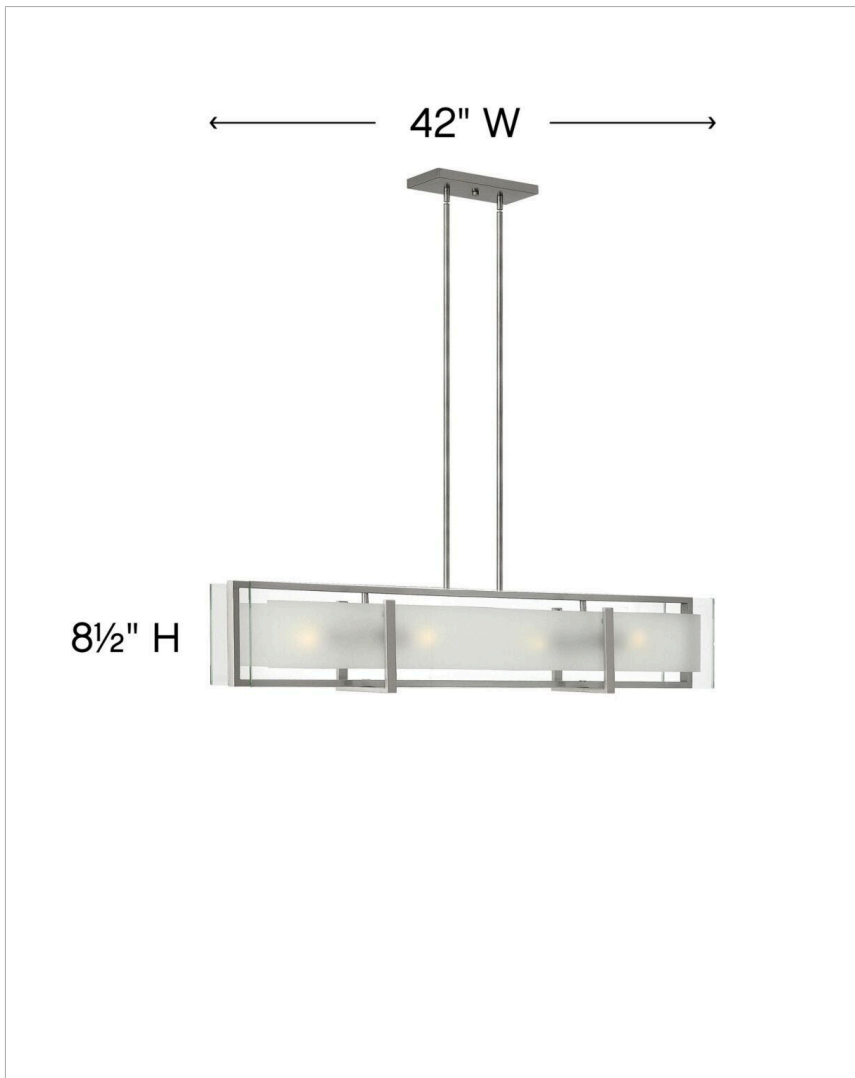

LATITUDE

3996BN

MEDIUM FOUR LIGHT LINEAR

Latitude is contemporary and sleek, finding its true beauty in the minimalist design. The slim glass panel features rectangular etching while the structural frame adds understated architectural style.

DETAILS	
FINISH:	Brushed Nickel
MATERIAL:	Steel
GLASS:	Inside Etched Clear
DIMMABLE:	YES, WITH DIMMABLE LAMP (NOT INCLUDED)

DIMENSIONS	
WIDTH:	42"
HEIGHT:	8.5"
DEPTH:	8
WEIGHT:	22lb

LIGHT SOURCE	
LIGHT SOURCE:	Socketed
WATTAGE:	4-14w Med. LED, 100w Equiv.
VOLTAGE:	120v

MOUNTING	
CANOPY:	4.50"W X 9.25"L
LEAD WIRE:	1 X 120"
MAX HEIGHT:	49.5

SHIPPING	
CARTON LENGTH:	11
CARTON WIDTH:	46
CARTON HEIGHT:	13
CARTON WEIGHT:	27

PRODUCT DETAILS:

- Suitable for use in dry (indoor) locations as defined by NEC and CEC. Meets United States UL Underwriters Laboratories & CSA Canadian Standards Association Product Safety Standards.
- This fixture includes multiple down stems in various lengths to customize the installation height, including two 6" stems and four 12" stems
- Bold silhouette with dramatic details creates a modern statement