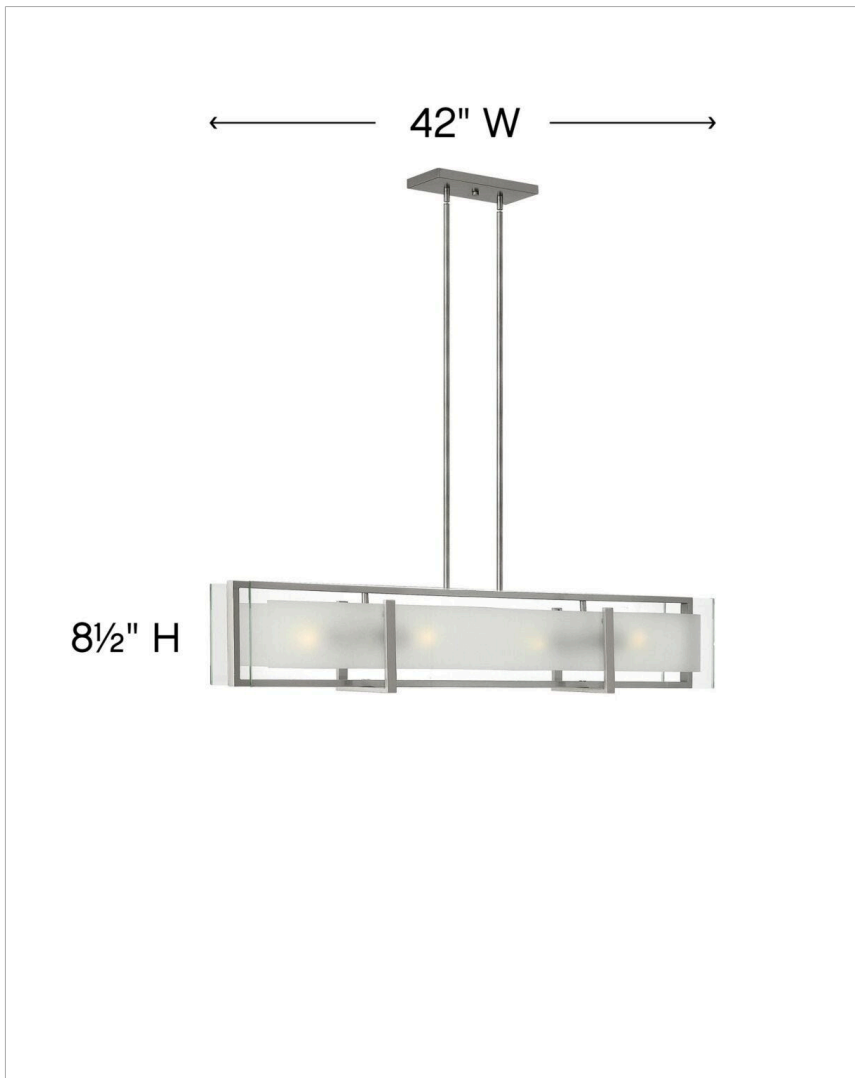

### MEDIUM FOUR LIGHT LINEAR

Latitude is contemporary and sleek, finding its true beauty in the minimalist design. The slim glass panel features rectangular etching while the structural frame adds understated architectural style.

DETAILS	
FINISH:	Brushed Nickel
MATERIAL:	Steel
GLASS:	Inside Etched Clear
DIMMABLE:	YES, WITH DIMMABLE LAMP (NOT INCLUDED)

DIMENSIONS	
WIDTH:	42"
HEIGHT:	8.5"
DEPTH:	8
WEIGHT:	22lb

LIGHT SOURCE	
LIGHT SOURCE:	Socketed
WATTAGE:	4-14w Med. LED, 100w Equiv.
VOLTAGE:	120v

MOUNTING	
CANOPY:	4.50"W X 9.25"L
LEAD WIRE:	1 X 120"
MAX HEIGHT:	49.5

SHIPPING	
CARTON LENGTH:	11
CARTON WIDTH:	46
CARTON HEIGHT:	13
CARTON WEIGHT:	27

#### PRODUCT DETAILS:

- Suitable for use in dry (indoor) locations as defined by NEC and CEC. Meets United States UL Underwriters Laboratories & CSA Canadian Standards Association Product Safety Standards.
- This fixture includes multiple down stems in various lengths to customize the installation height, including two 6" stems and four 12" stems
- Bold silhouette with dramatic details creates a modern statement