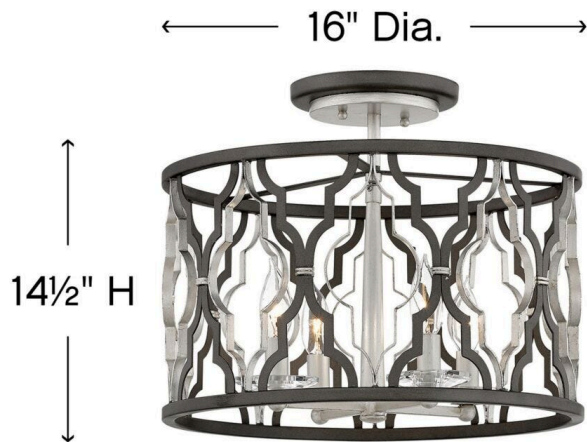

PORTICO

3063GG

MEDIUM SEMI-FLUSH MOUNT

The Portico family highlights the medallion, a classic design element, by fusing this antique pattern with on-trend mixed metal finishes in Glacial and Metallic Matte Bronze to reveal a modern symmetry. Delicate crystal candle cups, an elegantly tapered center column and two-tone canopy ensure refined details emanate throughout Portico's sophisticated design.

DETAILS	
FINISH:	Glacial
MATERIAL:	Steel
DIMMABLE:	YES, WITH DIMMABLE LAMP (NOT INCLUDED)

DIMENSIONS	
WIDTH:	16"
HEIGHT:	14.5"
WEIGHT:	6lb

LIGHT SOURCE	
LIGHT SOURCE:	Socketed
WATTAGE:	4-5w Cand. LED, 60w Equiv.
VOLTAGE:	120v

MOUNTING	
CANOPY:	6.5" Dia.
LEAD WIRE:	1 X 120"
MAX HEIGHT:	41.5

SHIPPING	
CARTON LENGTH:	19.5
CARTON WIDTH:	14.5
CARTON HEIGHT:	19.5
CARTON WEIGHT:	9

PRODUCT DETAILS:

- Suitable for use in dry (indoor) locations as defined by NEC and CEC. Meets United States UL Underwriters Laboratories & CSA Canadian Standards Association Product Safety Standards.
- This fixture includes multiple down stems in various lengths to customize the installation height of the fixture, including one 6" stem and two 12" stems
- Height when mounted as pendant is 9.5"
- Merging the best of traditional and modern elements with a sophisticated and streamlined look