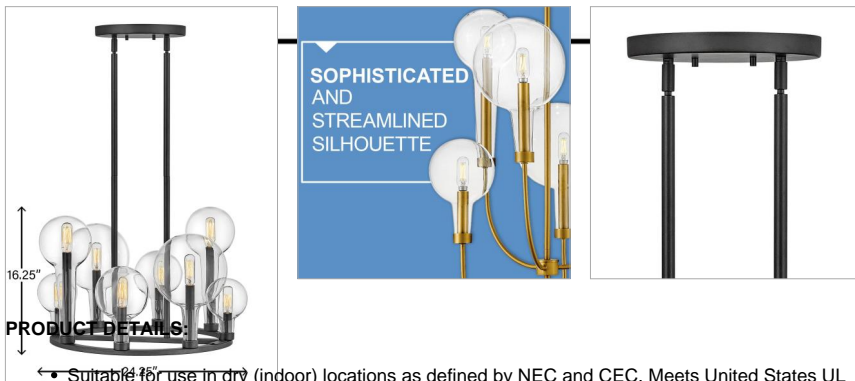

ALCHEMY

30526BK

MEDIUM SINGLE TIER CHANDELIER

Inspired by the vintage flasks of a chemistry classroom, Alchemy is a unique statement piece. Its tapered globes instantly stand out in a variety of spaces, while the open silhouette enhances its sophisticated edge.

DETAILS	
FINISH:	Black
MATERIAL:	Steel
GLASS:	Clear
SLOPE DEGREE:	90
DIMMABLE:	YES - WITH DIMMABLE LAMP (NOT INCLUDED)

DIMENSIONS	
WIDTH:	24.3"
HEIGHT:	16.3"
WEIGHT:	14lb

LIGHT SOURCE	
LIGHT SOURCE:	Socketed
WATTAGE:	8-5w Cand. LED, 60w Equiv.
VOLTAGE:	120v

MOUNTING	
CANOPY:	9" Dia.
LEAD WIRE:	1 X 120"
MAX HEIGHT:	49

SHIPPING	
CARTON LENGTH:	21.5
CARTON WIDTH:	21.5
CARTON HEIGHT:	21.8
CARTON WEIGHT:	22.2

- ← Suitable for use in dry (indoor) locations as defined by NEC and CEC. Meets United States UL Underwriters Laboratories & CSA Canadian Standards Association Product Safety Standards.
- This fixture includes multiple down stems in various lengths to customize the installation height, including two 6" stems and four 12" stems
 - This item may be hung on a sloped ceiling
 - Merging the best of traditional and modern elements with a sophisticated and streamlined look
 - Ideal for vintage filament bulbs (not included)
 - T6 or T8 bulbs required (not included)