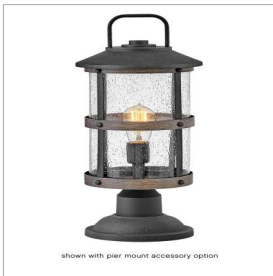

LAKEHOUSE

2687DZ-LV

MEDIUM POST TOP OR PIER MOUNT
LANTERN 12V

The look is relaxed, but the components of Lakehouse are quietly satisfying. Lakehouse features a distressed, Aged Zinc with Driftwood Gray or a Black finish accompanied by clear seedy glass. Cast aluminum construction ensures Lakehouse will withstand for years. Blissfully simple, yet all the details are memorable.

DETAILS	
FINISH:	Aged Zinc
MATERIAL:	Aluminum
GLASS:	Clear Seedy
DIMMABLE:	YES - WITH MLV ON TRANSFORMER PRIMARY

DIMENSIONS	
WIDTH:	9"
HEIGHT:	18.8"
WEIGHT:	5.3lb

LIGHT SOURCE	
LIGHT SOURCE:	Socketed
WATTAGE:	1-3.50w Med. LED *Included
VOLTAGE:	12v
VOLT AMPS:	4.6
TRANSFORMER REQUIRED:	Yes

SHIPPING	
CARTON LENGTH:	12
CARTON WIDTH:	12
CARTON HEIGHT:	22.5
CARTON WEIGHT:	6.9

PRODUCT DETAILS:

- Innovative Exterior 12-volt solution for all-in-one lamp, lighting and high design look. Transformer is required and sold separately.
- Our Estate Collections boast a breadth of fixtures defined by coordinating composition, enduring architecture, and time-honored craftsmanship, designed to meet the needs of expansive properties with extended outdoor living spaces. From the entrance of your driveway to the depths of your backyard, these collections provide cohesive design for stately exteriors.
- Suitable for use in wet (outdoor direct rain) locations as defined by NEC and CEC. Meets United States UL Underwriters Laboratories & CSA Canadian Standards Association Product Safety Standards
- LED Bulbs carry a 3-year limited warranty
- 12-volt LED vintage filament bulbs included
- 2-year finish warranty
- Images are for reference purpose only and may not be pictured with the specified LED filament bulb
- Offers low voltage semi-permanent solutions for unique areas such as pergolas when paired with low voltage Hinkley transformer