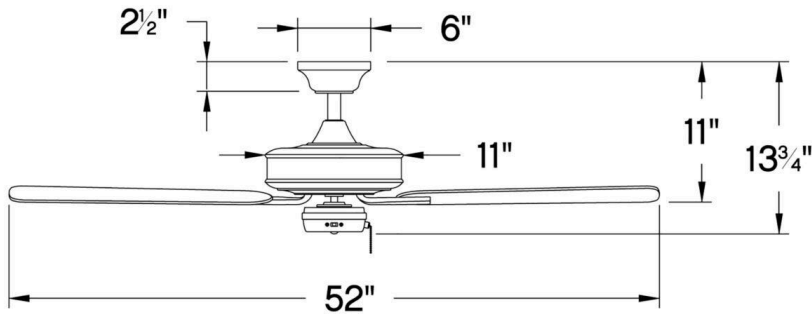

METRO WET

903352FBN-NWA

METRO WET 52" FAN

DETAILS	
FAN FINISH:	Brushed Nickel
BLADE COUNT:	5
SLOPE DEGREE:	20

DIMENSIONS	
WIDTH:	52"
HEIGHT:	9.8"
WEIGHT:	16lb

LIGHT SOURCE	
VOLTAGE:	120v

MOUNTING	
CANOPY:	6" Dia.
LEAD WIRE:	1 X 76"

SHIPPING	
CARTON LENGTH:	23.2
CARTON WIDTH:	13.4
CARTON HEIGHT:	10.3
CARTON WEIGHT:	18

The Metro Wet ceiling fan evokes a sense of timeless tradition to indoor and outdoor settings. Composed of Composite blades, Metro is available in Brushed Nickel with Silver blades, Chalk White with Chalk White blades, Matte Black with Matte Black blades, and Metallic Matte Bronze with Walnut blades. Wet-rated, Metro Wet is versatile enough to be used for both indoor and outdoor spaces and is part of the Regency Collection.

PRODUCT DETAILS:

- Classic, elegant lines and timeless details enhance a traditional space
- This item includes a 4.5" down rod. Other various lengths of down rods are available and sold separately to customize the installation height.
- Add an optional light kit to customize the functionality of the fan
- Pull chain manual reverse, accessory controls available
- For more information on how to control your ceiling fan via the Hinkley Home Automation App, [click here](#).
- This item may be hung on a sloped ceiling
- Suitable for use in wet (outdoor direct rain) locations as defined by NEC and CEC. Meets United States UL Underwriters Laboratories & CSA Canadian Standards Association Product Safety Standards
- Accessory controls available that are compatible with your WiFi for the ultimate Smart Home connectivity

HINKLEY

HINKLEY
33000 Pin Oak Parkway
Avon Lake, OH 44012

PHONE: (440) 653-5500
Toll Free: 1 (800) 446-5539

hinkley.com

METRO WET 52" FAN

903352FBN-NWA

PERFORMANCE SPECIFICATIONS	STANDARD		DUAL MOUNT	
	HIGH SPEED	AVERAGE SPEED	HIGH SPEED	AVERAGE SPEED
Airflow	4672	3189	4167	2884
EnergyUse	57.7	35	57.6	35
EnergyCost	16	10	16	10
Efficiency	81	90	72.3	82
AMPS	0.49	0.35	0.49	0.35
RPMS	154	105	152	34