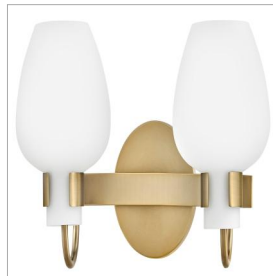

### SMALL VANITY

Crafted from timeless etched opal glass, Sylvie's tulip-shaped shades provide softly diffused illumination and a touch of transitional charm. Minimalist open cuffs and simple back plates ground each fixture with a versatile Black or Heritage Brass finish.

DETAILS	
FINISH:	Heritage Brass
MATERIAL:	Steel
GLASS:	Etched Opal
DIMMABLE:	YES - WITH DIMMABLE LAMP (NOT INCLUDED)

DIMENSIONS	
WIDTH:	14.8"
HEIGHT:	8.5"
WEIGHT:	3lb
BACK PLATE:	5" Dia.
EXTENSION:	7"
TOP TO OUTLET:	6"

#### PRODUCT DETAILS:

- This fixture must be installed with shades/glass facing up toward the ceiling
- Suitable for use in damp locations as defined by NEC and CEC. Meets United States UL Underwriters Laboratories & CSA Canadian Standards Association Product Safety Standards.
- Merging the best of traditional and modern elements with a sophisticated and streamlined look
- Mounting hardware is hidden on the back plate to ensure a clean silhouette