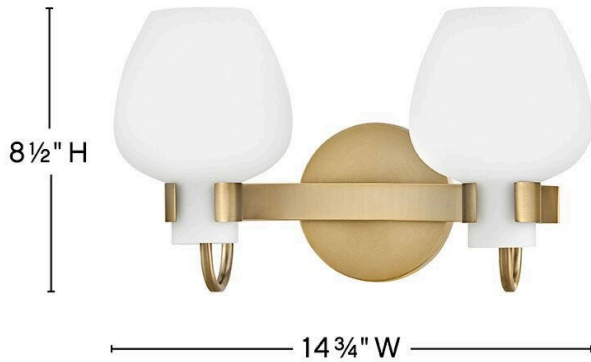

### SMALL VANITY

Crafted from timeless etched opal glass, Sylvie's tulip-shaped shades provide softly diffused illumination and a touch of transitional charm. Minimalist open cuffs and simple back plates ground each fixture with a versatile Black or Heritage Brass finish.

DETAILS	
FINISH:	Heritage Brass
MATERIAL:	Steel
GLASS:	Etched Opal
DIMMABLE:	YES - WITH DIMMABLE LAMP (NOT INCLUDED)

DIMENSIONS	
WIDTH:	14.8"
HEIGHT:	8.5"
WEIGHT:	3lb
BACK PLATE:	5" Dia.
EXTENSION:	7"
TOP TO OUTLET:	6"

LIGHT SOURCE	
LIGHT SOURCE:	Socketed
WATTAGE:	2-5w Cand. LED, 60w Equiv.
VOLTAGE:	120v

SHIPPING	
CARTON LENGTH:	14.3
CARTON WIDTH:	14.3
CARTON HEIGHT:	10
CARTON WEIGHT:	4.9

#### PRODUCT DETAILS:

- This fixture must be installed with shades/glass facing up toward the ceiling
- Suitable for use in damp locations as defined by NEC and CEC. Meets United States UL Underwriters Laboratories & CSA Canadian Standards Association Product Safety Standards.
- Merging the best of traditional and modern elements with a sophisticated and streamlined look
- Mounting hardware is hidden on the back plate to ensure a clean silhouette