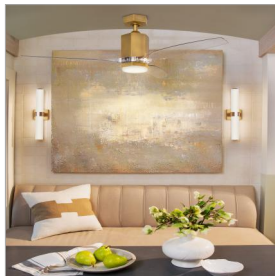

AIDEN

53062PN

MEDIUM LED VANITY

Bold and balanced are the defining elements of Aiden. A striking, signature cuff centers the etched white glass baton, while matching end caps complete the simple symmetry. The clean transitional silhouette can be mounted vertically or horizontally with Invisimount for a look that is as flexible as it is fashionable.

DETAILS	
FINISH:	Polished Nickel
MATERIAL:	Steel
GLASS:	Etched White
DIMMABLE:	YES - CL TYPE DIMMER (SSL7A)

DIMENSIONS	
WIDTH:	22.8"
HEIGHT:	4.8"
WEIGHT:	3lb
BACK PLATE:	4.75" Sq.
EXTENSION:	3.8"
TOP TO OUTLET:	2.5"

LIGHT SOURCE	
LIGHT SOURCE:	Integrated LED
WATTAGE:	36w LED *Included
VOLTAGE:	120v

SHIPPING	
CARTON LENGTH:	26.5
CARTON WIDTH:	7.5
CARTON HEIGHT:	10.5
CARTON WEIGHT:	5

PRODUCT DETAILS:

- Fixture can be mounted horizontally.
- Suitable for use in damp locations as defined by NEC and CEC. Meets United States UL Underwriters Laboratories & CSA Canadian Standards Association Product Safety Standards.
- LED components carry a 5-year limited warranty
- Bold silhouette with dramatic details creates a modern statement
- Fixture can be mounted vertically
- ADA compliant
- Mounting hardware is hidden on the back plate to ensure a clean silhouette

HINKLEY

HINKLEY
33000 Pin Oak Parkway
Avon Lake, OH 44012

PHONE: (440) 653-5500
Toll Free: 1 (800) 446-5539

hinkley.com