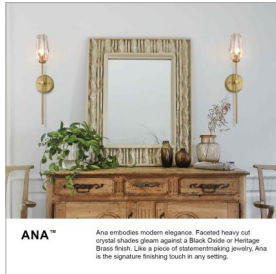

ANA

38250BX

LARGE SINGLE LIGHT SCONCE

An embodiment of modern elegance, Ana's faceted heavy-cut crystal gleams against a Black Oxide, Heritage Brass, or Polished Nickel finish. Like a piece of statement-making jewelry, Ana is the signature finishing touch in any setting.

DETAILS	
FINISH:	Black Oxide
MATERIAL:	Steel
GLASS:	Faceted Clear Crystal
DIMMABLE:	YES - WITH DIMMABLE LAMP (NOT INCLUDED)

DIMENSIONS	
WIDTH:	5.3"
HEIGHT:	25"
WEIGHT:	5.9lb
BACK PLATE:	5.25" Dia.
EXTENSION:	5.5"
TOP TO OUTLET:	13.25"

LIGHT SOURCE	
LIGHT SOURCE:	Socketed
WATTAGE:	1-5w Cand. LED, 60w Equiv.
VOLTAGE:	120v

SHIPPING	
CARTON LENGTH:	12.3
CARTON WIDTH:	12.3
CARTON HEIGHT:	6.8
CARTON WEIGHT:	6.8

PRODUCT DETAILS:

- Suitable for use in dry (indoor) locations as defined by NEC and CEC. Meets United States UL Underwriters Laboratories & CSA Canadian Standards Association Product Safety Standards.
- Striking and glamorous silhouette with luxe details and a rich finish that makes a dramatic statement