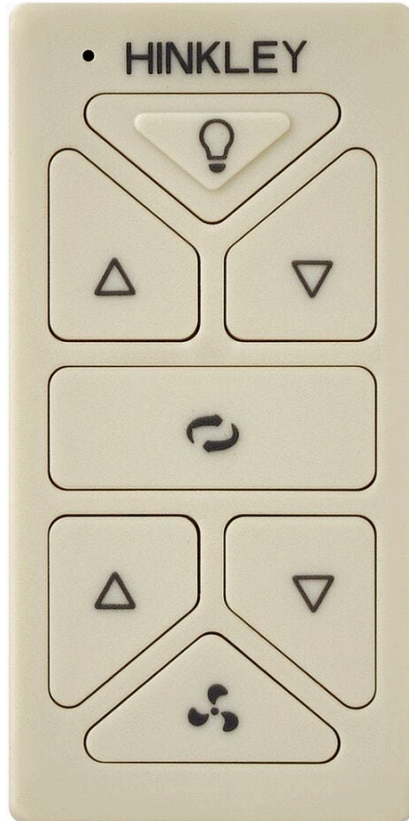

HIRO CONTROL REVERSING

980014FLA-R

HIRO CONTROL REVERSING

DETAILS	
FAN FINISH:	Light Almond

DIMENSIONS	
WIDTH:	3.3"
HEIGHT:	5.3"

LIGHT SOURCE	
VOLTAGE:	120v

SHIPPING	
CARTON LENGTH:	3.3
CARTON WIDTH:	3.4
CARTON HEIGHT:	5.3

PRODUCT DETAILS:

- Suitable for use in dry (indoor) locations as defined by NEC and CEC. Meets United States UL Underwriters Laboratories & CSA Canadian Standards Association Product Safety Standards.
- For more information on how to control your ceiling fan via the Hinkley Home Automation App, [click here](#).
- WiFi compatible with included fan control
- Wall/Remote control included
- Integrates with other smart home products including voice assistants from Amazon and Google
- Configures for use as a wall-mount control or handheld remote
- All-in-one receiver supplied with fan where fan reverses at the control
- Secures to a flat wall or a single/multiple gang switch box. Nestles within a standard decorative opening face plate.