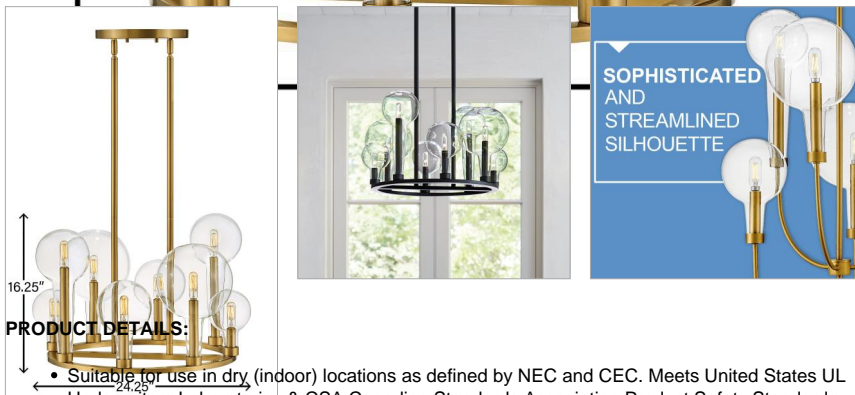

ALCHEMY

30526LCB

MEDIUM SINGLE TIER CHANDELIER

Inspired by the vintage flasks of a chemistry classroom, Alchemy is a unique statement piece. Its tapered globes instantly stand out in a variety of spaces, while the open silhouette enhances its sophisticated edge.

DETAILS	
FINISH:	Lacquered Brass
MATERIAL:	Steel
GLASS:	Clear
SLOPE DEGREE:	90
DIMMABLE:	YES - WITH DIMMABLE LAMP (NOT INCLUDED)

DIMENSIONS	
WIDTH:	24.3"
HEIGHT:	16.3"
WEIGHT:	14lb

LIGHT SOURCE	
LIGHT SOURCE:	Socketed
WATTAGE:	8-5w Cand. LED, 60w Equiv.
VOLTAGE:	120v

MOUNTING	
CANOPY:	9" Dia.
LEAD WIRE:	1 X 120"
MAX HEIGHT:	49

SHIPPING	
CARTON LENGTH:	21.5
CARTON WIDTH:	21.5
CARTON HEIGHT:	21.8
CARTON WEIGHT:	22.2

PRODUCT DETAILS:

- Suitable for use in dry (indoor) locations as defined by NEC and CEC. Meets United States UL Underwriters Laboratories & CSA Canadian Standards Association Product Safety Standards.
- This fixture includes multiple down stems in various lengths to customize the installation height, including two 6" stems and four 12" stems
- This item may be hung on a sloped ceiling
- Merging the best of traditional and modern elements with a sophisticated and streamlined look
- Ideal for vintage filament bulbs (not included)
- T6 or T8 bulbs required (not included)