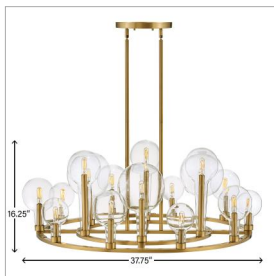

ALCHEMY

30529LCB

LARGE SINGLE TIER CHANDELIER

Inspired by the vintage flasks of a chemistry classroom, Alchemy is a unique statement piece. Its tapered globes instantly stand out in a variety of spaces, while the open silhouette enhances its sophisticated edge.

DETAILS	
FINISH:	Lacquered Brass
MATERIAL:	Steel
GLASS:	Clear
SLOPE DEGREE:	90
DIMMABLE:	YES - WITH DIMMABLE LAMP (NOT INCLUDED)

DIMENSIONS	
WIDTH:	37.8"
HEIGHT:	16.3"
WEIGHT:	24.3lb

LIGHT SOURCE	
LIGHT SOURCE:	Socketed
WATTAGE:	16-5w Cand. LED, 60w Equiv.
VOLTAGE:	120v

MOUNTING	
CANOPY:	9" Dia.
LEAD WIRE:	1 X 120"
MAX HEIGHT:	49

SHIPPING	
CARTON LENGTH:	36.5
CARTON WIDTH:	36.5
CARTON HEIGHT:	20.3
CARTON WEIGHT:	42.8

PRODUCT DETAILS:

- Suitable for use in dry (indoor) locations as defined by NEC and CEC. Meets United States UL Underwriters Laboratories & CSA Canadian Standards Association Product Safety Standards.
- This fixture includes multiple down stems in various lengths to customize the installation height, including two 6" stems and four 12" stems
- This item may be hung on a sloped ceiling
- Merging the best of traditional and modern elements with a sophisticated and streamlined look
- Ideal for vintage filament bulbs (not included)
- T6 or T8 bulbs required (not included)