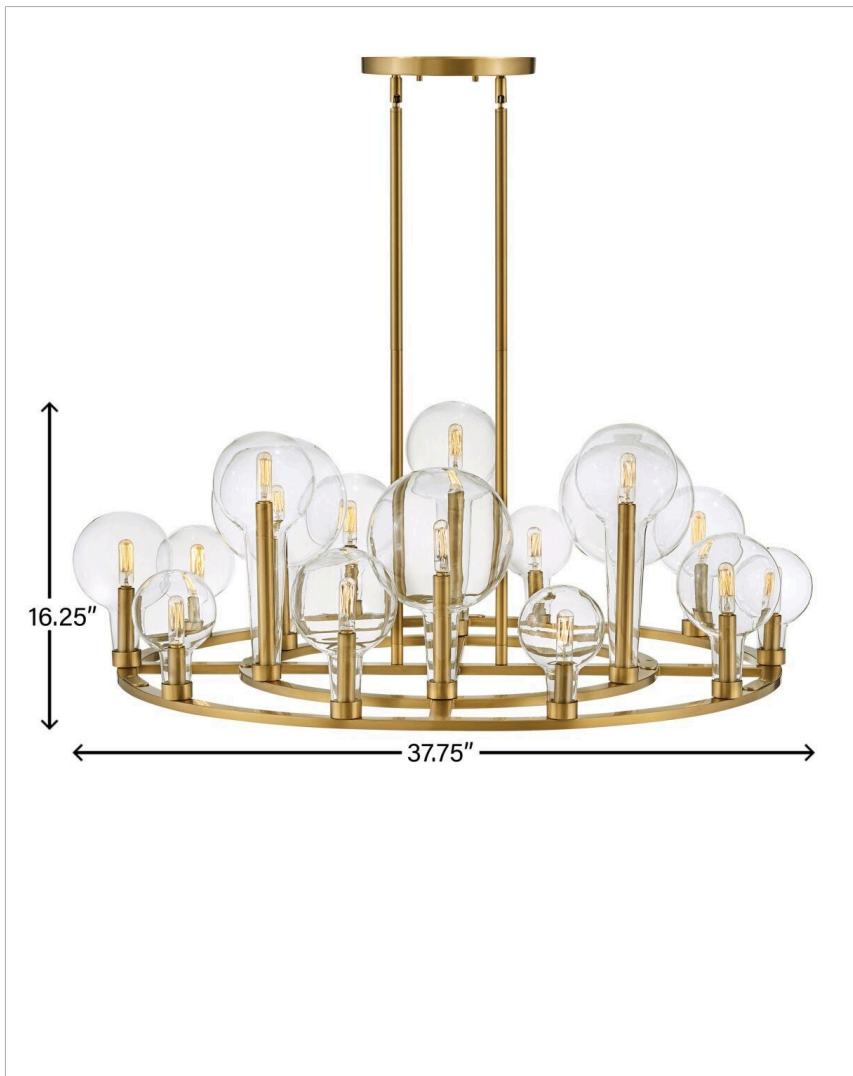

ALCHEMY

30529LCB

LARGE SINGLE TIER CHANDELIER

Inspired by the vintage flasks of a chemistry classroom, Alchemy is a unique statement piece. Its tapered globes instantly stand out in a variety of spaces, while the open silhouette enhances its sophisticated edge.

DETAILS	
FINISH:	Lacquered Brass
MATERIAL:	Steel
GLASS:	Clear
SLOPE DEGREE:	90
DIMMABLE:	YES - WITH DIMMABLE LAMP (NOT INCLUDED)

DIMENSIONS	
WIDTH:	37.8"
HEIGHT:	16.3"
WEIGHT:	24.3lb

LIGHT SOURCE	
LIGHT SOURCE:	Socketed
WATTAGE:	16-5w Cand. LED, 60w Equiv.
VOLTAGE:	120v

MOUNTING	
CANOPY:	9" Dia.
LEAD WIRE:	1 X 120"
MAX HEIGHT:	49

SHIPPING	
CARTON LENGTH:	36.5
CARTON WIDTH:	36.5
CARTON HEIGHT:	20.3
CARTON WEIGHT:	42.8

PRODUCT DETAILS:

- Suitable for use in dry (indoor) locations as defined by NEC and CEC. Meets United States UL Underwriters Laboratories & CSA Canadian Standards Association Product Safety Standards.
- This fixture includes multiple down stems in various lengths to customize the installation height, including two 6" stems and four 12" stems
- This item may be hung on a sloped ceiling
- Merging the best of traditional and modern elements with a sophisticated and streamlined look
- Ideal for vintage filament bulbs (not included)
- T6 or T8 bulbs required (not included)