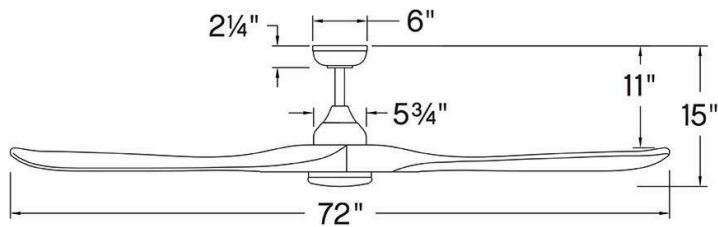

SWELL ILLUMINATED

903872FWW-LDD

SWELL ILLUMINATED 72" LED SMART FAN

DETAILS	
FAN FINISH:	Matte White
GLASS:	Etched Opal
BLADE COUNT:	3
SLOPE DEGREE:	20

DIMENSIONS	
WIDTH:	72"
HEIGHT:	15"
WEIGHT:	29.7lb

LIGHT SOURCE	
VOLTAGE:	120v

MOUNTING	
CANOPY:	6" Dia.
LEAD WIRE:	1 X 76"

SHIPPING	
CARTON LENGTH:	37.9
CARTON WIDTH:	15.4
CARTON HEIGHT:	12.1
CARTON WEIGHT:	31.9

Sophisticated and distinct, Swell Illuminated perfectly sets the scene in contemporary spaces without sacrificing functionality – featuring integrated LEDs complemented by a variety of classic finish combinations. A versatile, damp-rated design makes Swell perfect for both interior and outdoor settings. Equipped with a 6-speed DC motor that is WiFi enabled and ready to connect right out of the box. Operated by the HIRO control or WiFi compatible with the Hinkley app.