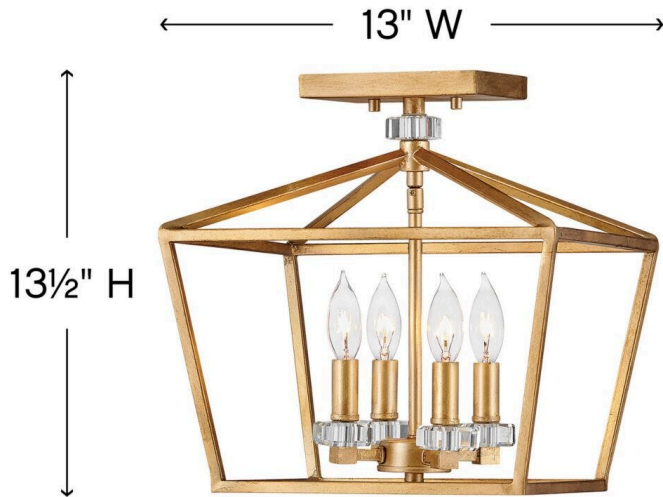

STINSON

3533DA

SMALL SEMI-FLUSH MOUNT

For a classic statement-maker, Stinson hits the mark. A robust open and airy cage, designed for maximum impact in Distressed Brass or Black with Polished Nickel finish, is accompanied by refined sparkling crystal accents to create the perfect mix of traditional appeal and industrial panache.

DETAILS	
FINISH:	Distressed Brass
MATERIAL:	Steel
DIMMABLE:	YES, WITH DIMMABLE LAMP (NOT INCLUDED)

DIMENSIONS	
WIDTH:	13"
HEIGHT:	13.5"
WEIGHT:	5lb

LIGHT SOURCE	
LIGHT SOURCE:	Socketed
WATTAGE:	4-5w Cand. LED, 60w Equiv.
VOLTAGE:	120v

MOUNTING	
CANOPY:	5" Sq.

SHIPPING	
CARTON LENGTH:	15
CARTON WIDTH:	15
CARTON HEIGHT:	15.3
CARTON WEIGHT:	7.6

PRODUCT DETAILS:

- Suitable for use in dry (indoor) locations as defined by NEC and CEC. Meets United States UL Underwriters Laboratories & CSA Canadian Standards Association Product Safety Standards.
- Merging the best of traditional and modern elements with a sophisticated and streamlined look