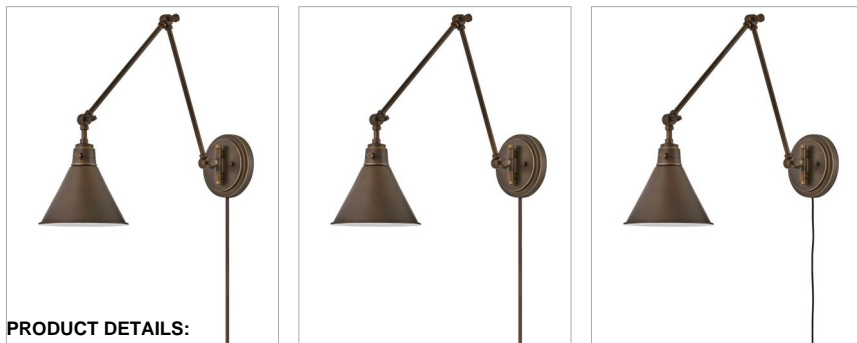

ARTI

3692OB

MEDIUM SWING ARM SINGLE LIGHT SCONCE

The perfect fixture for any space, Arti embodies simple elegance with its functional, streamlined design. Offering a robust lineup of fixture silhouettes, every aspect of the Arti family is adorned with practical features for a seamless integration into any room.

DETAILS	
FINISH:	Olde Bronze
MATERIAL:	Steel
DIMMABLE:	YES, WITH DIMMABLE LAMP (NOT INCLUDED)

DIMENSIONS	
WIDTH:	7.8"
HEIGHT:	18.3"
WEIGHT:	3.5lb
BACK PLATE:	6" Dia.
EXTENSION:	20.5"
TOP TO OUTLET:	12.250000"

LIGHT SOURCE	
LIGHT SOURCE:	Socketed
WATTAGE:	1-10w Med. LED, 60w Equiv.
VOLTAGE:	120v

SHIPPING	
CARTON LENGTH:	19
CARTON WIDTH:	19
CARTON HEIGHT:	8
CARTON WEIGHT:	4.2

PRODUCT DETAILS:

- Suitable for use in dry (indoor) locations as defined by NEC and CEC. Meets United States UL Underwriters Laboratories & CSA Canadian Standards Association Product Safety Standards.
- Optional cord covers are available. Pack of two 12" covers – 6938 OB
- Fully adjustable both left or right and up or down
- All dimensions listed are as shown
- Features On/Off switch
- Merging the best of traditional and modern elements with a sophisticated and streamlined look
- Extension is 34" when fixture is fully extended
- This fixture can be hardwired or mounted with an included 96" plug-in cord.