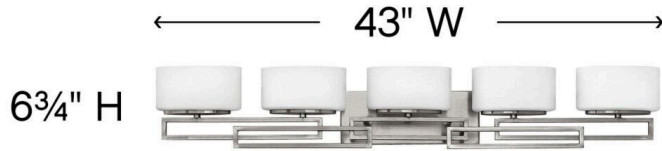

LANZA

5105AN

EXTRA LARGE FIVE LIGHT VANITY

Lanza features contemporary styling with geometric patterns that are emphasized in Antique Nickel and Brushed Bronze finishes. The elongated oval, etched opal glass reinforces its sleek design.

DETAILS	
FINISH:	Antique Nickel
MATERIAL:	Metal
GLASS:	Etched Opal
DIMMABLE:	Yes

DIMENSIONS	
WIDTH:	43"
HEIGHT:	6.8"
WEIGHT:	9lb
BACK PLATE:	12"W X 4.75"H
EXTENSION:	5"
TOP TO OUTLET:	4.000000"

LIGHT SOURCE	
LIGHT SOURCE:	Socketed
WATTAGE:	5-60w G-9 *Included or 5-5w G9 LED, 60w Equiv.
VOLTAGE:	120v

SHIPPING	
CARTON LENGTH:	42
CARTON WIDTH:	11
CARTON HEIGHT:	7.3
CARTON WEIGHT:	13.1

PRODUCT DETAILS:

- This fixture must be installed with shades/glass facing up toward the ceiling
- Suitable for use in damp locations as defined by NEC and CEC. Meets United States UL Underwriters Laboratories & CSA Canadian Standards Association Product Safety Standards.
- Merging the best of traditional and modern elements with a sophisticated and streamlined look
- Mounting hardware is hidden on the back plate to ensure a clean silhouette