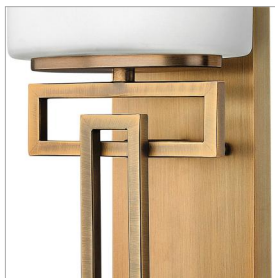

### MEDIUM SINGLE LIGHT VANITY

Lanza features contemporary styling with geometric patterns that are emphasized in Antique Nickel and Brushed Bronze finishes. The elongated oval, etched opal glass reinforces its sleek design.

DETAILS	
FINISH:	Brushed Bronze
MATERIAL:	Metal
GLASS:	Etched Opal
DIMMABLE:	Yes

DIMENSIONS	
WIDTH:	7.3"
HEIGHT:	12"
WEIGHT:	2lb
BACK PLATE:	4.75"W X 12"H
EXTENSION:	5"
TOP TO OUTLET:	6.500000"

LIGHT SOURCE	
LIGHT SOURCE:	Socketed
WATTAGE:	1-60w G-9 *Included or 1-5w G9 LED, 60w Equiv.
VOLTAGE:	120v

#### PRODUCT DETAILS:

- This fixture must be installed with shades/glass facing up toward the ceiling
- Suitable for use in damp locations as defined by NEC and CEC. Meets United States UL Underwriters Laboratories & CSA Canadian Standards Association Product Safety Standards.
- Merging the best of traditional and modern elements with a sophisticated and streamlined look