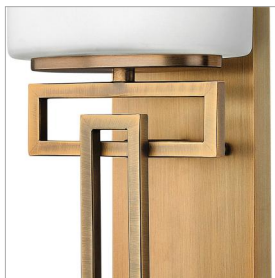

LANZA

5100BR

MEDIUM SINGLE LIGHT VANITY

Lanza features contemporary styling with geometric patterns that are emphasized in Antique Nickel and Brushed Bronze finishes. The elongated oval, etched opal glass reinforces its sleek design.

DETAILS	
FINISH:	Brushed Bronze
MATERIAL:	Metal
GLASS:	Etched Opal
DIMMABLE:	Yes

DIMENSIONS	
WIDTH:	7.3"
HEIGHT:	12"
WEIGHT:	2lb
BACK PLATE:	4.75"W X 12"H
EXTENSION:	5"
TOP TO OUTLET:	6.500000"

LIGHT SOURCE	
LIGHT SOURCE:	Socketed
WATTAGE:	1-60w G-9 *Included or 1-5w G9 LED, 60w Equiv.
VOLTAGE:	120v

SHIPPING	
CARTON LENGTH:	7.3
CARTON WIDTH:	17
CARTON HEIGHT:	9.5
CARTON WEIGHT:	3

PRODUCT DETAILS:

- This fixture must be installed with shades/glass facing up toward the ceiling
- Suitable for use in damp locations as defined by NEC and CEC. Meets United States UL Underwriters Laboratories & CSA Canadian Standards Association Product Safety Standards.
- Merging the best of traditional and modern elements with a sophisticated and streamlined look