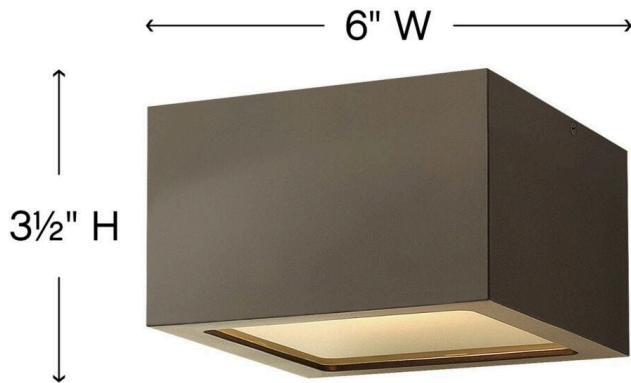

### EXTRA SMALL FLUSH MOUNT

A collection of sleek designs, Kube's contemporary style featuring solid aluminum construction provides a chic, minimalist statement to complement a variety of exteriors.

DETAILS	
FINISH:	Bronze
MATERIAL:	Aluminum
GLASS:	Etched Lens
DIMMABLE:	YES, 0-10V TYPE DIMMER ONLY

DIMENSIONS	
WIDTH:	6"
HEIGHT:	3.5"
WEIGHT:	2lb

LIGHT SOURCE	
LIGHT SOURCE:	Integrated LED
WATTAGE:	7.50w LED *Included
VOLTAGE:	120v/277v

MOUNTING	
CANOPY:	6" Sq.

SHIPPING	
CARTON LENGTH:	8.5
CARTON WIDTH:	6
CARTON HEIGHT:	9
CARTON WEIGHT:	3