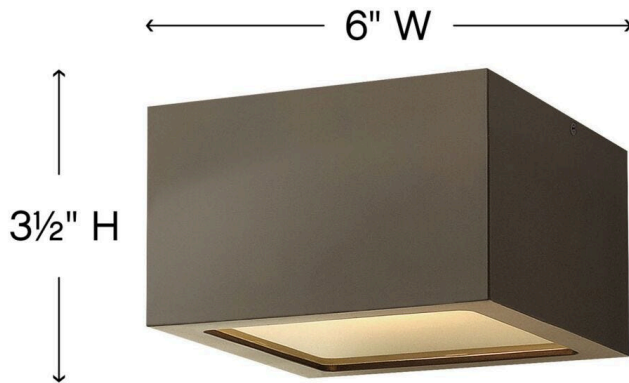

### EXTRA SMALL FLUSH MOUNT

A collection of sleek designs, Kube's contemporary style featuring solid aluminum construction provides a chic, minimalist statement to complement a variety of exteriors.

DETAILS	
FINISH:	Bronze
MATERIAL:	Aluminum
GLASS:	Etched Lens
DIMMABLE:	YES, 0-10V TYPE DIMMER ONLY

DIMENSIONS	
WIDTH:	6"
HEIGHT:	3.5"
WEIGHT:	2lb

LIGHT SOURCE	
LIGHT SOURCE:	Integrated LED
WATTAGE:	7.50w LED *Included
VOLTAGE:	120v/277v

MOUNTING	
CANOPY:	6" Sq.

SHIPPING	
CARTON LENGTH:	8.5
CARTON WIDTH:	6
CARTON HEIGHT:	9
CARTON WEIGHT:	3