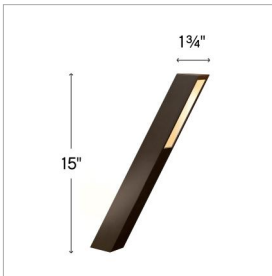

PIZA

1548BZ-LL

12VLED PATH LIGHT

DETAILS	
FINISH:	Bronze
MATERIAL:	Aluminum
GLASS:	Etched Lens
DIMMABLE:	YES - WITH MLV ON TRANSFORMER PRIMARY

DIMENSIONS	
WIDTH:	10"
HEIGHT:	15"
DEPTH:	1.8
WEIGHT:	1.7lb

LIGHT SOURCE	
LIGHT SOURCE:	Socketed
WATTAGE:	1-1.50w Mini Wedge LED *Included
VOLTAGE:	12v
VOLT AMPS:	2.5
TRANSFORMER REQUIRED:	Yes

MOUNTING	
LEAD WIRE:	1 X 36"

SHIPPING	
CARTON LENGTH:	19.5
CARTON WIDTH:	5.5
CARTON HEIGHT:	6.5
CARTON WEIGHT:	2.8

PRODUCT DETAILS:

- Suitable for use in wet (outdoor direct rain) locations as defined by NEC and CEC. Meets United States UL Underwriters Laboratories & CSA Canadian Standards Association Product Safety Standards
- LED Bulbs carry a 3-year limited warranty
- For more information on how to control your landscape lighting via the Hinkley Home Automation App, [click here](#).
- Bold lines and a clean, minimalist style complement contemporary architecture
- A wiring kit and ground spike are supplied