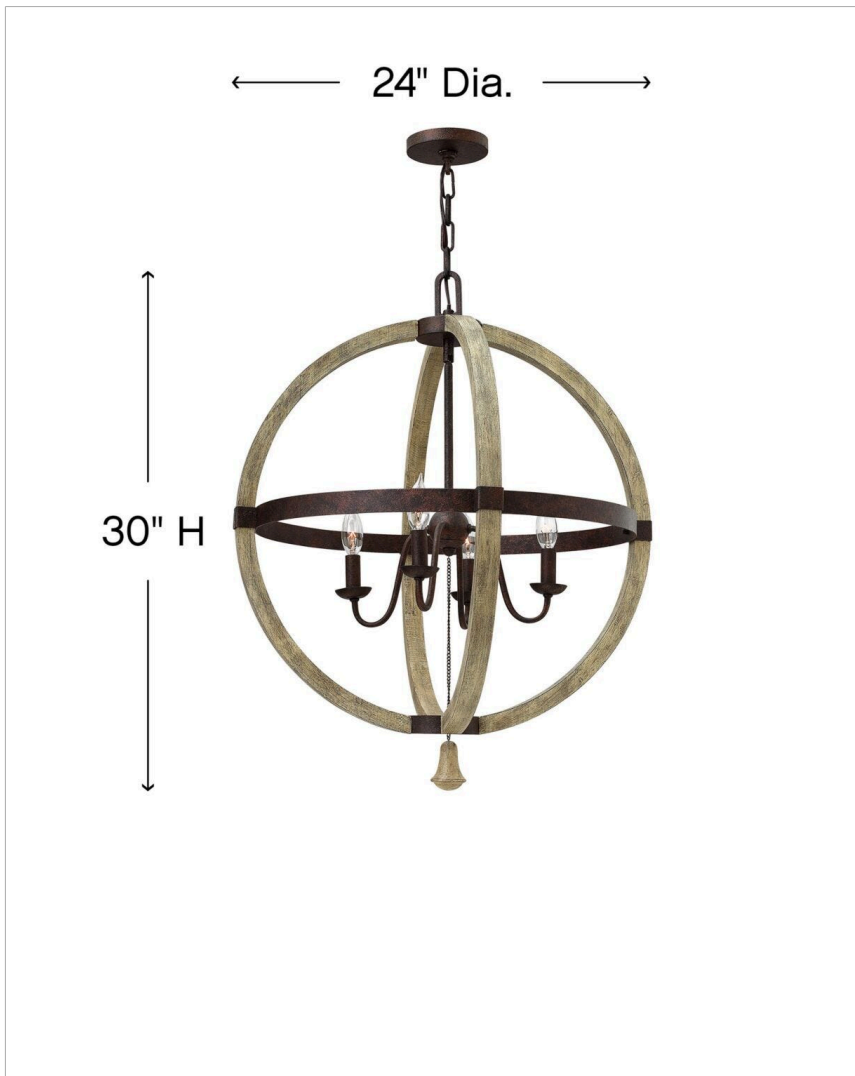

MIDDLEFIELD

FR40564IRR

MEDIUM ORB CHANDELIER

Middlefield's rustic-chic design captures a historical feel with its solid distressed wood reminiscent of weathered ash, steel construction and iron rust finish. A pear-shaped wood finial adds an additional elegant detail.

DETAILS	
FINISH:	Iron Rust
MATERIAL:	Wood
SLOPE DEGREE:	90
DIMMABLE:	YES, WITH DIMMABLE LAMP (NOT INCLUDED)

DIMENSIONS	
WIDTH:	24"
HEIGHT:	30"
WEIGHT:	12lb

LIGHT SOURCE	
LIGHT SOURCE:	Socketed
WATTAGE:	4-5w Cand. LED, 60w Equiv.
VOLTAGE:	120v

MOUNTING	
CANOPY:	5" Dia.
LEAD WIRE:	1 X 144"

SHIPPING	
CARTON LENGTH:	25
CARTON WIDTH:	25
CARTON HEIGHT:	27
CARTON WEIGHT:	21

PRODUCT DETAILS:

- Suitable for use in dry (indoor) locations as defined by NEC and CEC. Meets United States UL Underwriters Laboratories & CSA Canadian Standards Association Product Safety Standards.
- This item may be hung on a sloped ceiling
- Artisanal details, a rich finish and organic elements add warm rustic style