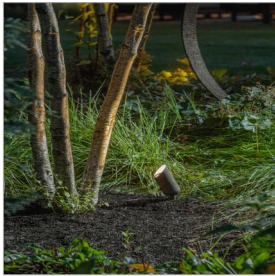

HARDY ISLAND

CAST BRASS WILL MATURE NATURALLY OVER TIME

LIFETIME WARRANTY

DEFIES THE HARSHTEST ENVIRONMENTS IN STYLE

4 EASY TYPES
TO GET YOUR LIGHTING RIGHT

PATH LIGHTING   SPOT LIGHTING

DECK LIGHTING   ACCENT LIGHTING

PRODUCT DETAILS:

- Hardy Island Series products carry a lifetime limited warranty
- Suitable for use in wet (outdoor direct rain) locations as defined by NEC and CEC. Meets United States UL Underwriters Laboratories & CSA Canadian Standards Association Product Safety Standards
- LED Bulbs carry a 3-year limited warranty
- Classic lines and heritage details complement traditional architecture
- For more information on how to control your landscape lighting via the Hinkley Home Automation App, [click here](#).
- The Hardy Island Collection, named for the ruggedly beautiful island off the coast of British Columbia, defies the harshest environments in style with landscape lighting that features fully enclosed bulbs and a rich weathered brass finish that will mature naturally over time.
- A wiring kit and ground spike are supplied
- Optional performance lenses available