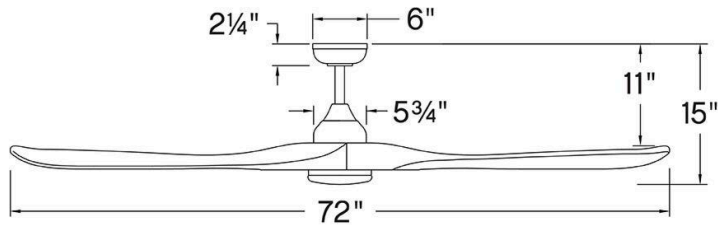

# SWELL ILLUMINATED

903872FBB-LDD

SWELL ILLUMINATED 72" LED SMART FAN

DETAILS	
FAN FINISH:	Matte Black
GLASS:	Etched Opal
BLADE COUNT:	3
SLOPE DEGREE:	20

DIMENSIONS	
WIDTH:	72"
HEIGHT:	15"
WEIGHT:	29.7lb

LIGHT SOURCE	
VOLTAGE:	120v

MOUNTING	
CANOPY:	6" Dia.
LEAD WIRE:	1 X 76"

SHIPPING	
CARTON LENGTH:	37.9
CARTON WIDTH:	15.4
CARTON HEIGHT:	12.1
CARTON WEIGHT:	31.9

Sophisticated and distinct, Swell Illuminated perfectly sets the scene in contemporary spaces without sacrificing functionality – featuring integrated LEDs complemented by a variety of classic finish combinations. A versatile, damp-rated design makes Swell perfect for both interior and outdoor settings. Equipped with a 6-speed DC motor that is WiFi enabled and ready to connect right out of the box. Operated by the HIRO control or WiFi compatible with the Hinkley app.