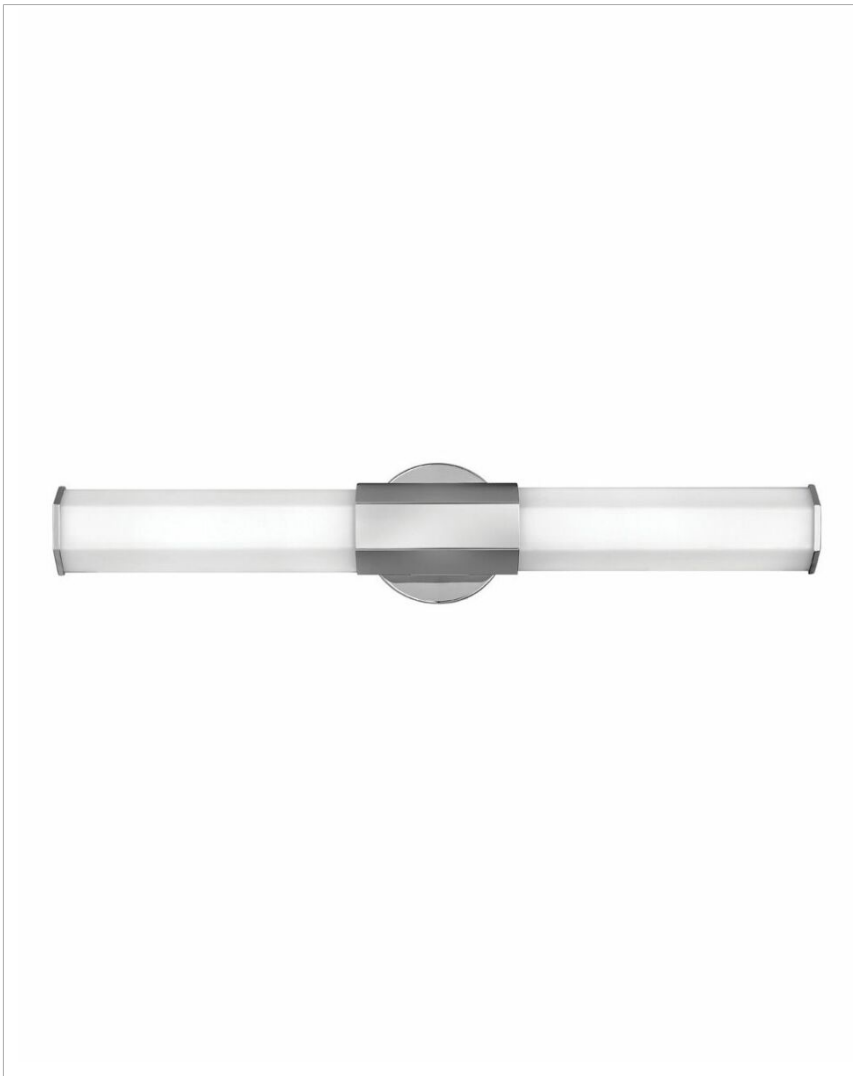

FACET

51152PN

LARGE LED VANITY

View the many sides of Facet. Interesting angles combine with bold metal features to create an edgy and contemporary profile that is unpretentious yet unforgettable. Hexagonaletched opal glass is showcased by Heritage Brass or Black Oxide finishes.

DETAILS	
FINISH:	Polished Nickel with Heritage Brass accents
MATERIAL:	Steel
GLASS:	Etched Opal
DIMMABLE:	YES, CL TYPE DIMMER (SSL7A)

DIMENSIONS	
WIDTH:	26"
HEIGHT:	5"
WEIGHT:	4.5lb
BACK PLATE:	5" Dia.
EXTENSION:	4"
TOP TO OUTLET:	2.500000"

LIGHT SOURCE	
LIGHT SOURCE:	Integrated LED
WATTAGE:	32w LED *Included
VOLTAGE:	120v

SHIPPING	
CARTON LENGTH:	28.5
CARTON WIDTH:	12
CARTON HEIGHT:	6.5
CARTON WEIGHT:	6

PRODUCT DETAILS:

- Fixture can be mounted horizontally.
- Suitable for use in damp locations as defined by NEC and CEC. Meets United States UL Underwriters Laboratories & CSA Canadian Standards Association Product Safety Standards.
- LED components carry a 5-year limited warranty
- Bold silhouette with dramatic details creates a modern statement
- Fixture can be mounted vertically
- ADA compliant
- Mounting hardware is hidden on the back plate to ensure a clean silhouette