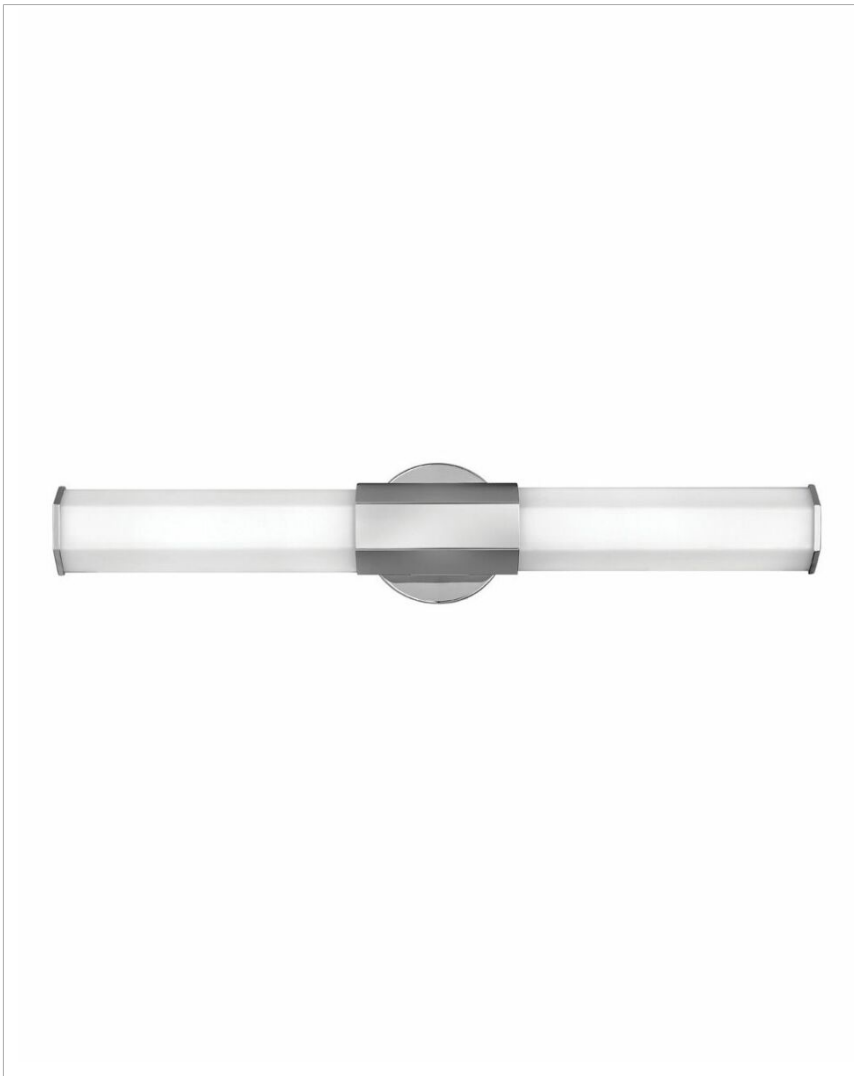

### LARGE LED VANITY

View the many sides of Facet. Interesting angles combine with bold metal features to create an edgy and contemporary profile that is unpretentious yet unforgettable. Hexagonaletched opal glass is showcased by Heritage Brass or Black Oxide finishes.

DETAILS	
FINISH:	Polished Nickel with Heritage Brass accents
MATERIAL:	Steel
GLASS:	Etched Opal
DIMMABLE:	YES, CL TYPE DIMMER (SSL7A)

DIMENSIONS	
WIDTH:	26"
HEIGHT:	5"
WEIGHT:	4.5lb
BACK PLATE:	5" Dia.
EXTENSION:	4"
TOP TO OUTLET:	2.500000"

LIGHT SOURCE	
LIGHT SOURCE:	Integrated LED
WATTAGE:	32w LED *Included
VOLTAGE:	120v

SHIPPING	
CARTON LENGTH:	28.5
CARTON WIDTH:	12
CARTON HEIGHT:	6.5
CARTON WEIGHT:	6

#### PRODUCT DETAILS:

- Fixture can be mounted horizontally.
- Suitable for use in damp locations as defined by NEC and CEC. Meets United States UL Underwriters Laboratories & CSA Canadian Standards Association Product Safety Standards.
- LED components carry a 5-year limited warranty
- Bold silhouette with dramatic details creates a modern statement
- Fixture can be mounted vertically
- ADA compliant
- Mounting hardware is hidden on the back plate to ensure a clean silhouette