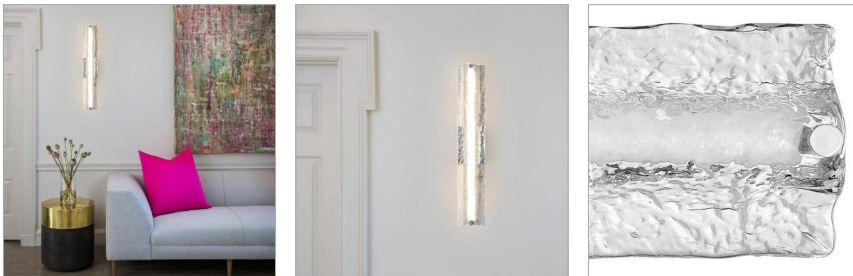

LUCENT

52094CM

LARGE LED VANITY

A gentle wave of thick lava glass washes over the chrome base and integrated LED to create a soothing, wall-grazing light that smoothly transforms a space. ucent features a minimalist profile, yet the exceptional light pattern makes a maximum impression. Invisimount system ensures the look stays clean and contemporary.

DETAILS	
FINISH:	Chrome
MATERIAL:	Steel
GLASS:	Lava
DIMMABLE:	YES, CL TYPE DIMMER (SSL7A)

DIMENSIONS	
WIDTH:	30.3"
HEIGHT:	5"
WEIGHT:	9lb
BACK PLATE:	7"W X 5"H
EXTENSION:	3"
TOP TO OUTLET:	2.500000"

LIGHT SOURCE	
LIGHT SOURCE:	Integrated LED
WATTAGE:	40w LED *Included
VOLTAGE:	120v

SHIPPING	
CARTON LENGTH:	35.5
CARTON WIDTH:	9
CARTON HEIGHT:	8
CARTON WEIGHT:	10

PRODUCT DETAILS:

- Suitable for use in damp locations as defined by NEC and CEC. Meets United States UL Underwriters Laboratories & CSA Canadian Standards Association Product Safety Standards.
- Sparkling chrome with reflective finish
- LED components carry a 5-year limited warranty
- Bold silhouette with dramatic details creates a modern statement
- Fixture can be mounted vertically
- ADA compliant
- Mounting hardware is hidden on the back plate to ensure a clean silhouette