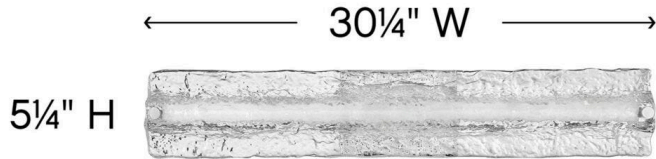

LUCENT

52094CM

LARGE LED VANITY

A gentle wave of thick lava glass washes over the chrome base and integrated LED to create a soothing, wall-grazing light that smoothly transforms a space. ucent features a minimalist profile, yet the exceptional light pattern makes a maximum impression. Invisimount system ensures the look stays clean and contemporary.

DETAILS	
FINISH:	Chrome
MATERIAL:	Steel
GLASS:	Lava
DIMMABLE:	YES, CL TYPE DIMMER (SSL7A)

DIMENSIONS	
WIDTH:	30.3"
HEIGHT:	5"
WEIGHT:	9lb
BACK PLATE:	7"W X 5"H
EXTENSION:	3"
TOP TO OUTLET:	2.500000"

LIGHT SOURCE	
LIGHT SOURCE:	Integrated LED
WATTAGE:	40w LED *Included
VOLTAGE:	120v

SHIPPING	
CARTON LENGTH:	35.5
CARTON WIDTH:	9
CARTON HEIGHT:	8
CARTON WEIGHT:	10

PRODUCT DETAILS:

- Suitable for use in damp locations as defined by NEC and CEC. Meets United States UL Underwriters Laboratories & CSA Canadian Standards Association Product Safety Standards.
- Sparkling chrome with reflective finish
- LED components carry a 5-year limited warranty
- Bold silhouette with dramatic details creates a modern statement
- Fixture can be mounted vertically
- ADA compliant
- Mounting hardware is hidden on the back plate to ensure a clean silhouette