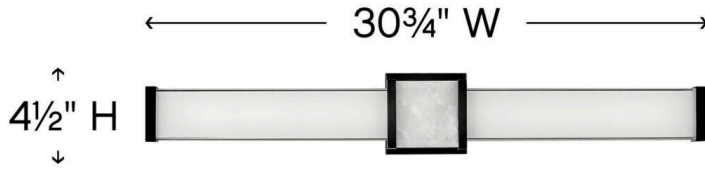

DETAILS	
FINISH:	Black
MATERIAL:	Steel
GLASS:	White Mitered
DIMMABLE:	YES, CL TYPE DIMMER (SSL7A)

DIMENSIONS	
WIDTH:	30.8"
HEIGHT:	4.5"
WEIGHT:	7.2lb
BACK PLATE:	4.5" Sq.
EXTENSION:	2.8"
TOP TO OUTLET:	2.250000"