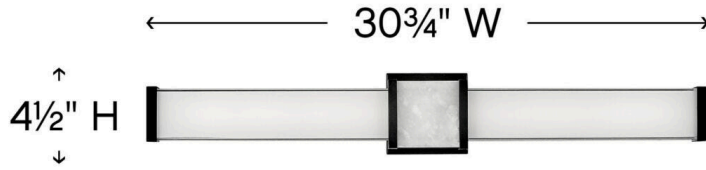

PIETRA

51583BK

LARGE LED VANITY

Turn your bathroom into a sanctuary with Pietra. Luxe materials and meticulous craftsmanship add to the spa-like zen of this integrated LED collection. A prominent cast center bracelet features a piece of solid stone with natural veining and subtle coloration that gleams against the Chrome or Black finish. Sophisticated details including cast endcaps and mitered glass complete this captivating look.

DETAILS	
FINISH:	Black
MATERIAL:	Steel
GLASS:	White Mitered
DIMMABLE:	YES, CL TYPE DIMMER (SSL7A)

DIMENSIONS	
WIDTH:	30.8"
HEIGHT:	4.5"
WEIGHT:	7.2lb
BACK PLATE:	4.5" Sq.
EXTENSION:	2.8"
TOP TO OUTLET:	2.250000"

LIGHT SOURCE	
LIGHT SOURCE:	Integrated LED
WATTAGE:	53w LED *Included
VOLTAGE:	120v

SHIPPING	
CARTON LENGTH:	35.8
CARTON WIDTH:	7
CARTON HEIGHT:	5
CARTON WEIGHT:	8.4

PRODUCT DETAILS:

- Suitable for use in damp locations as defined by NEC and CEC. Meets United States UL Underwriters Laboratories & CSA Canadian Standards Association Product Safety Standards.
- LED components carry a 5-year limited warranty
- Bold silhouette with dramatic details creates a modern statement
- Fixture can be mounted vertically
- ADA compliant
- Mounting hardware is hidden on the back plate to ensure a clean silhouette