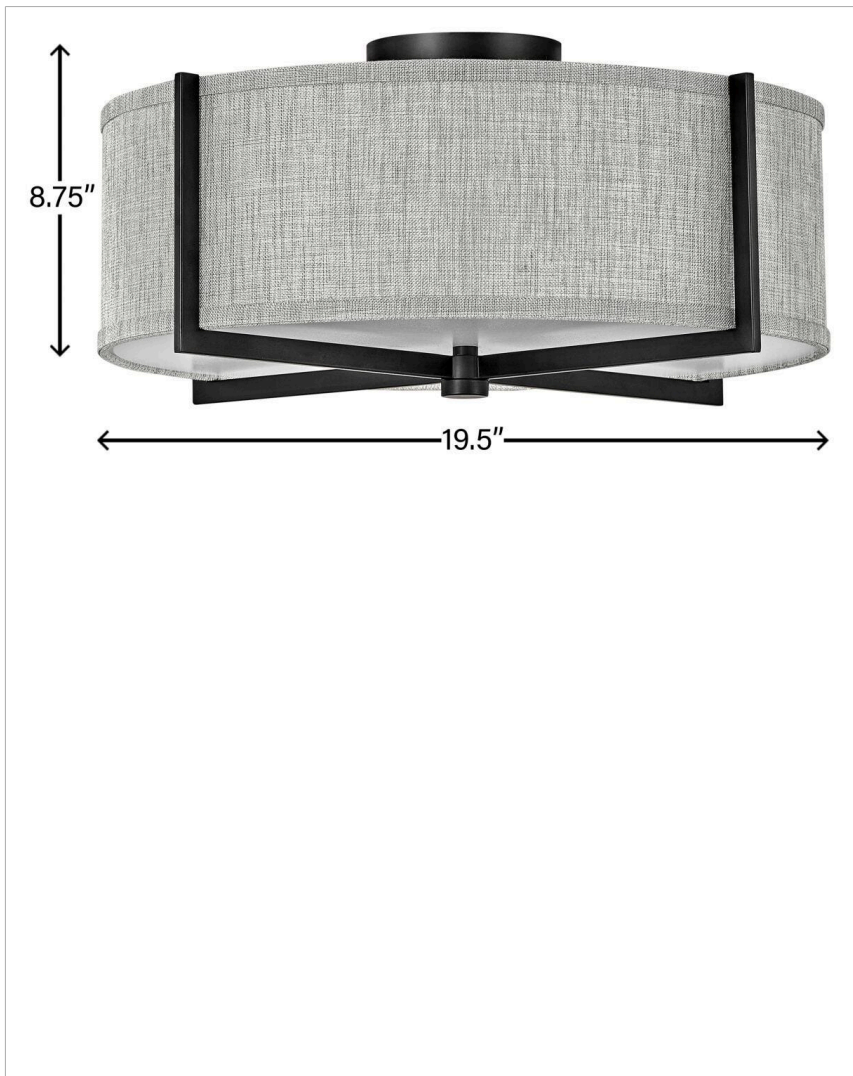

# AXIS HEATHERED GRAY

**41707BK**

**MEDIUM SEMI-FLUSH MOUNT**

Creativity meets practicality in Axis. Featuring a classic crossed-stem design, its shade comes in Off White Linen or Heather Gray Linen complemented by a Black or Heritage Brass finish.

| DETAILS   |   |
|-----------|---|
| FINISH:   | Black                                   |
| MATERIAL: | Steel                                   |
| SHADE:    | Heathered Gray Linen                    |
| DIMMABLE: | YES - WITH DIMMABLE LAMP (NOT INCLUDED) |

| DIMENSIONS |       |
|------------|-------|
| WIDTH:     | 19.5" |
| HEIGHT:    | 8.8"  |
| WEIGHT:    | 5.1lb |

| LIGHT SOURCE  |                            |
|---------------|----------------------------|
| LIGHT SOURCE: | Socketed                   |
| WATTAGE:      | 3-14w Med. LED, 25w Equiv. |
| VOLTAGE:      | 120v                       |

## PRODUCT DETAILS:

- Suitable for use in dry (indoor) locations as defined by NEC and CEC. Meets United States UL Underwriters Laboratories & CSA Canadian Standards Association Product Safety Standards.
- Merging modern and classic elements, the Galerie collection offers a selection of LED ceiling and sconce fixtures with unique details that effortlessly balance a variety of spaces with form and function. The complementary contours, materials and finishes allow each silhouette to be used in unison or easily combined with other Galerie pieces.
- Merging the best of traditional and modern elements with a sophisticated and streamlined look
- Diffusers are made of high transmittance, high diffusion, color stable LDA-filled polycarbonate to maximize delivered lumens