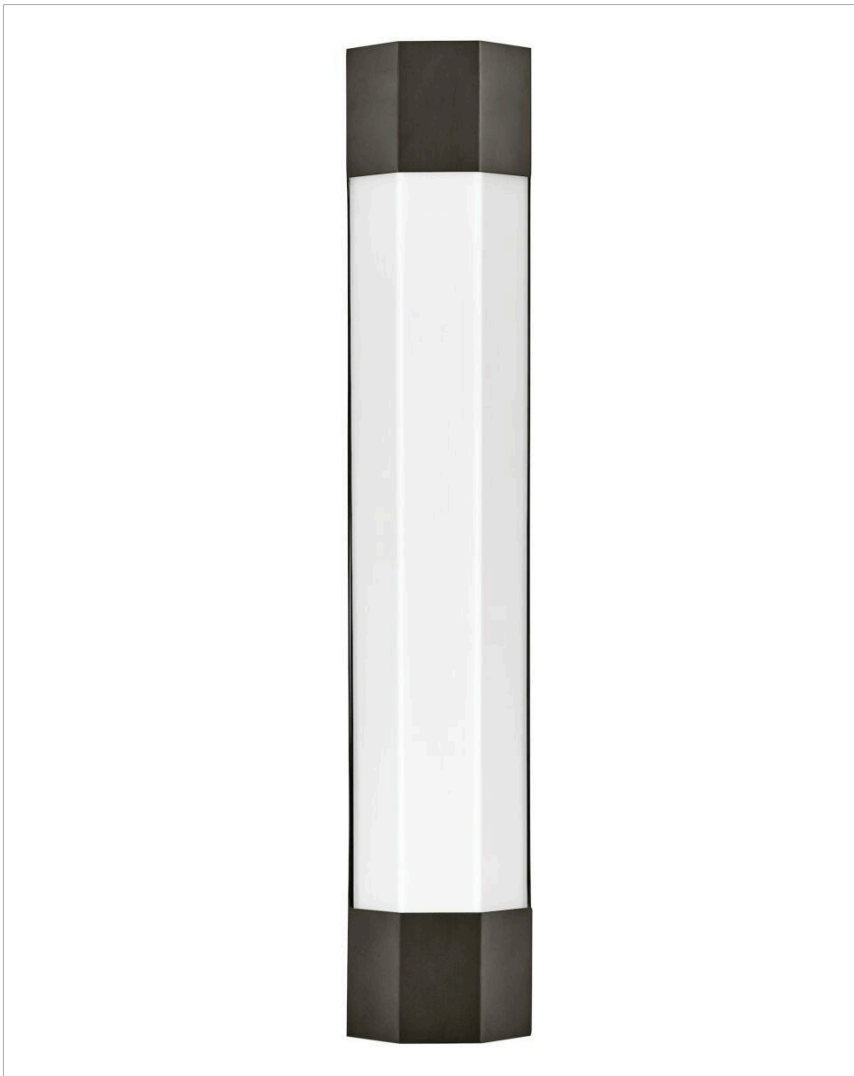

## 51392BX

### LARGE SCONCE

View the many sides of Facet. Interesting angles combine with bold metal features to create an edgy and contemporary profile that is unpretentious yet unforgettable. Hexagonaletched opal glass is showcased by Heritage Brass or Black Oxide finishes.

DETAILS	
FINISH:	Black Oxide
MATERIAL:	Steel
GLASS:	Etched Opal
DIMMABLE:	YES - CL TYPE DIMMER (SSL7A)

DIMENSIONS	
WIDTH:	4.5"
HEIGHT:	23.8"
WEIGHT:	6.3lb
BACK PLATE:	4.375"W X 23.625"L
EXTENSION:	3.3"
TOP TO OUTLET:	12"

LIGHT SOURCE	
LIGHT SOURCE:	Integrated LED
WATTAGE:	24w LED *Included
VOLTAGE:	120v

SHIPPING	
CARTON LENGTH:	27.8
CARTON WIDTH:	7.8
CARTON HEIGHT:	9
CARTON WEIGHT:	7.9