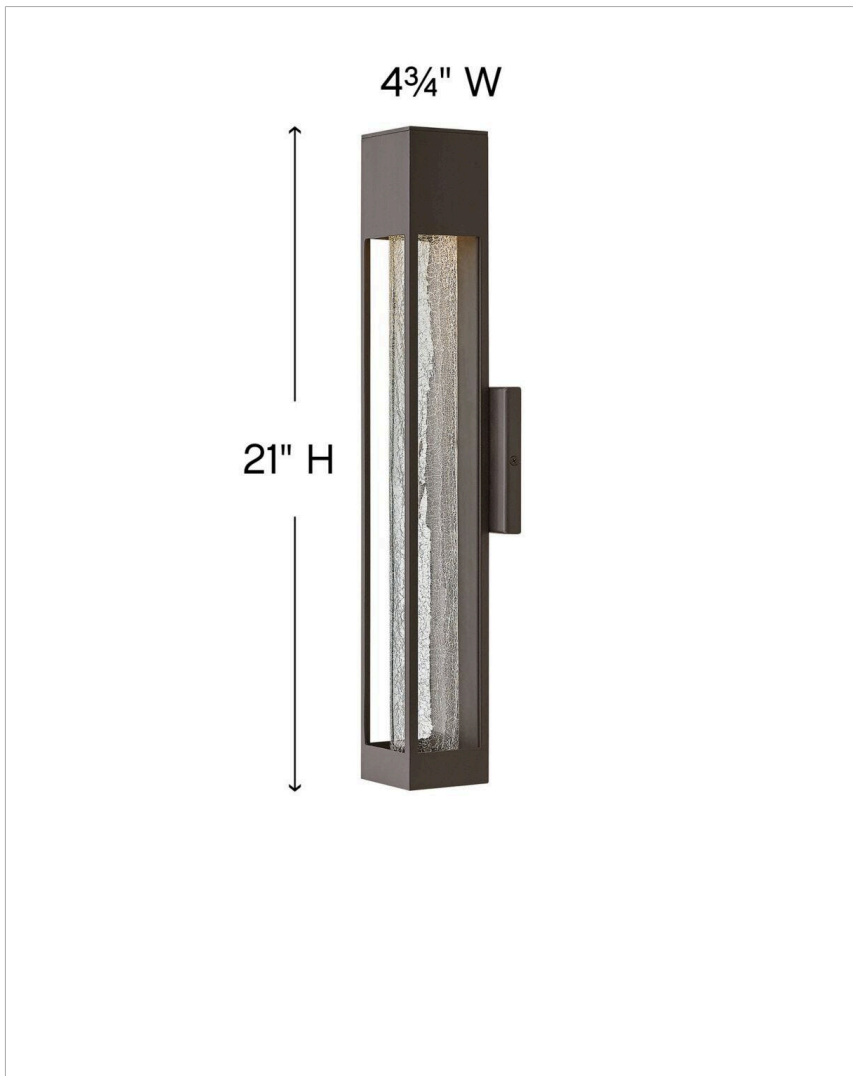

VAPOR

2854BZ

MEDIUM WALL MOUNT LANTERN

Vapor's streamlined profile allows the spectacular crackled glass to star in this captivating design. The low-profile backplate and stamped metal construction project a sleek, contemporary style statement.

DETAILS	
FINISH:	Bronze
MATERIAL:	Aluminum
GLASS:	Crackle
DIMMABLE:	YES, CL TYPE DIMMER (SSL7A)

DIMENSIONS	
WIDTH:	4.8"
HEIGHT:	21"
WEIGHT:	3.5lb
BACK PLATE:	4.75" Sq.
EXTENSION:	3.8"
TOP TO OUTLET:	10.500000"

LIGHT SOURCE	
LIGHT SOURCE:	Socketed
WATTAGE:	1-7w GU10 LED, 35w Equiv.
VOLTAGE:	120v

SHIPPING	
CARTON LENGTH:	10
CARTON WIDTH:	7.5
CARTON HEIGHT:	24
CARTON WEIGHT:	5

PRODUCT DETAILS:

- For LED lamping, a 6.5w GU10 LED bulb is recommended: GU10LED-3K
- Suitable for use in wet (outdoor direct rain) locations as defined by NEC and CEC. Meets United States UL Underwriters Laboratories & CSA Canadian Standards Association Product Safety Standards
- Vapor's stunning crackled glass casts spectacular light patterns, adding dramatic visual interest at night
- 2-year finish warranty
- ADA compliant
- Bold lines and a clean, minimalist style complement contemporary architecture
- Mounting hardware is hidden on the back plate to ensure a clean silhouette