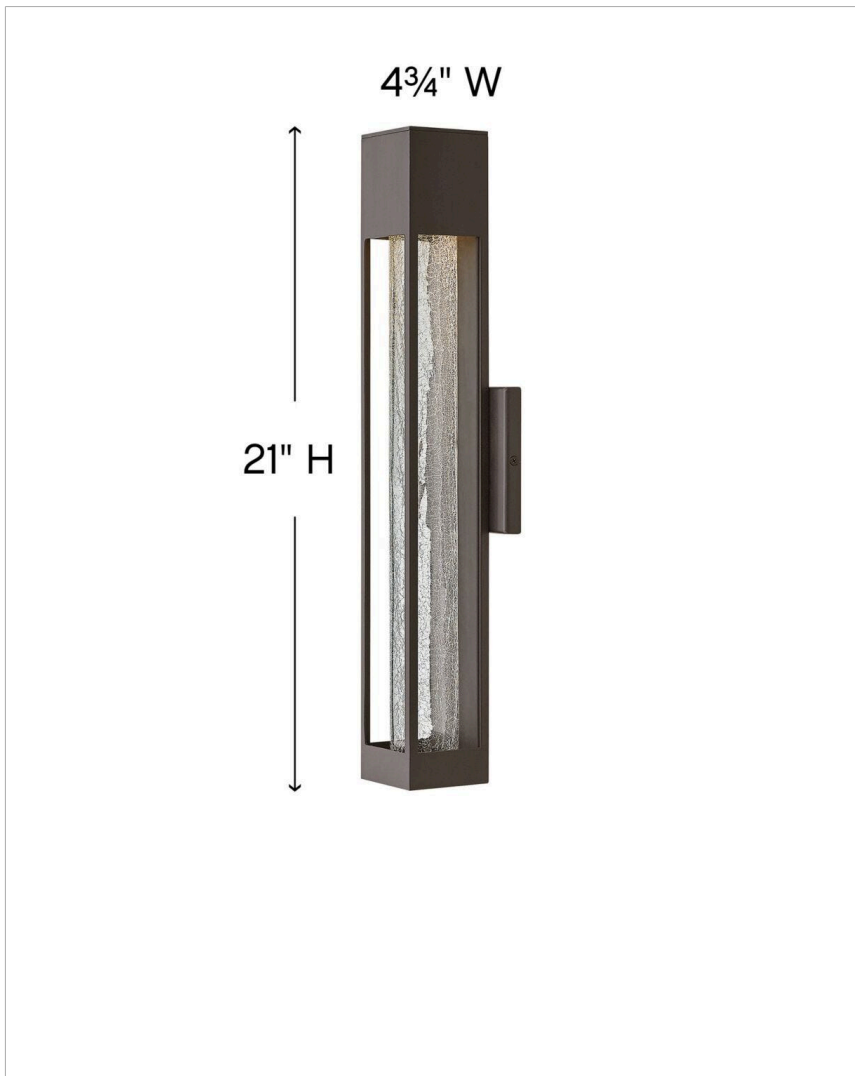

VAPOR

2854BZ

MEDIUM WALL MOUNT LANTERN

Vapor's streamlined profile allows the spectacular crackled glass to star in this captivating design. The low-profile backplate and stamped metal construction project a sleek, contemporary style statement.

DETAILS	
FINISH:	Bronze
MATERIAL:	Aluminum
GLASS:	Crackle
DIMMABLE:	YES, CL TYPE DIMMER (SSL7A)

DIMENSIONS	
WIDTH:	4.8"
HEIGHT:	21"
WEIGHT:	3.5lb
BACK PLATE:	4.75" Sq.
EXTENSION:	3.8"
TOP TO OUTLET:	10.500000"

LIGHT SOURCE	
LIGHT SOURCE:	Socketed
WATTAGE:	1-7w GU10 LED, 35w Equiv.
VOLTAGE:	120v

SHIPPING	
CARTON LENGTH:	10
CARTON WIDTH:	7.5
CARTON HEIGHT:	24
CARTON WEIGHT:	5

PRODUCT DETAILS:

- For LED lamping, a 6.5w GU10 LED bulb is recommended: GU10LED-3K
- Suitable for use in wet (outdoor direct rain) locations as defined by NEC and CEC. Meets United States UL Underwriters Laboratories & CSA Canadian Standards Association Product Safety Standards
- Vapor's stunning crackled glass casts spectacular light patterns, adding dramatic visual interest at night
- 2-year finish warranty
- ADA compliant
- Bold lines and a clean, minimalist style complement contemporary architecture
- Mounting hardware is hidden on the back plate to ensure a clean silhouette