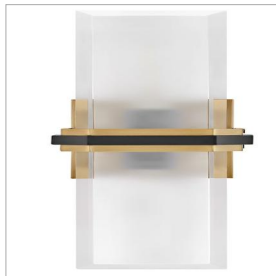

KIPTON

50942HB-BK

LARGE SCONCE

Intriguing and chic, Kipton's captivating design showcases beveled clear glass surrounding a frosted, etched front, creating a soft and varied effect. A cast central cuff and minimalist back plate create a versatile, transitional style with a classic two-tone finish.

DETAILS	
FINISH:	Heritage Brass
MATERIAL:	Steel
GLASS:	Clear and Etched
DIMMABLE:	YES - WITH DIMMABLE LAMP (NOT INCLUDED)

DIMENSIONS	
WIDTH:	5.5"
HEIGHT:	22"
WEIGHT:	7.8lb
BACK PLATE:	4.5"W X 7"H
EXTENSION:	4"
TOP TO OUTLET:	11"

LIGHT SOURCE	
LIGHT SOURCE:	Socketed
WATTAGE:	2-6w Med. LED, 60w Equiv.
VOLTAGE:	120v

SHIPPING	
CARTON LENGTH:	24.5
CARTON WIDTH:	6.5
CARTON HEIGHT:	6
CARTON WEIGHT:	13

PRODUCT DETAILS:

- Fixture can be mounted horizontally.
- Suitable for use in damp locations as defined by NEC and CEC. Meets United States UL Underwriters Laboratories & CSA Canadian Standards Association Product Safety Standards.
- Fixture can be mounted vertically
- Merging the best of traditional and modern elements with a sophisticated and streamlined look
- ADA compliant
- Ideal for vintage filament bulbs (not included)
- Mounting hardware is hidden on the back plate to ensure a clean silhouette