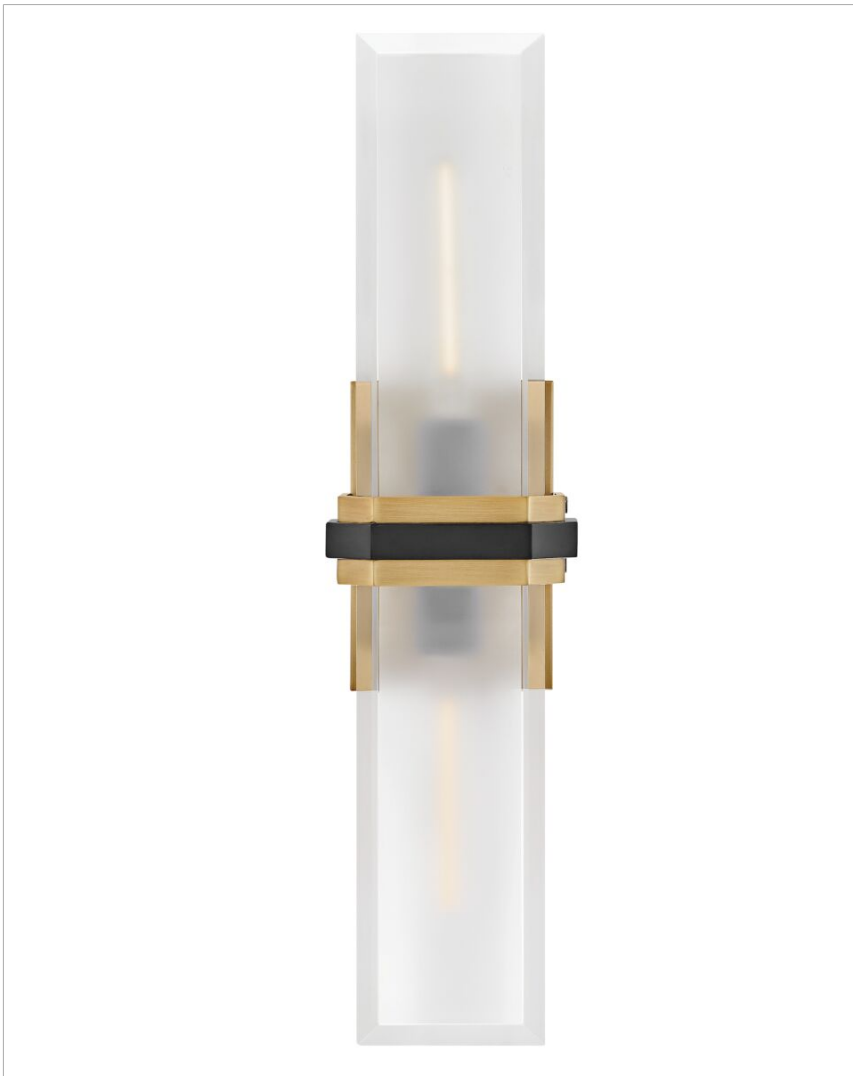

KIPTON

50942HB-BK

LARGE SCONCE

Intriguing and chic, Kipton's captivating design showcases beveled clear glass surrounding a frosted, etched front, creating a soft and varied effect. A cast central cuff and minimalist back plate create a versatile, transitional style with a classic two-tone finish.

DETAILS	
FINISH:	Heritage Brass
MATERIAL:	Steel
GLASS:	Clear and Etched
DIMMABLE:	YES - WITH DIMMABLE LAMP (NOT INCLUDED)

DIMENSIONS	
WIDTH:	5.5"
HEIGHT:	22"
WEIGHT:	7.8lb
BACK PLATE:	4.5"W X 7"H
EXTENSION:	4"
TOP TO OUTLET:	11"

LIGHT SOURCE	
LIGHT SOURCE:	Socketed
WATTAGE:	2-6w Med. LED, 60w Equiv.
VOLTAGE:	120v

SHIPPING	
CARTON LENGTH:	24.5
CARTON WIDTH:	6.5
CARTON HEIGHT:	6
CARTON WEIGHT:	13

PRODUCT DETAILS:

- Fixture can be mounted horizontally.
- Suitable for use in damp locations as defined by NEC and CEC. Meets United States UL Underwriters Laboratories & CSA Canadian Standards Association Product Safety Standards.
- Fixture can be mounted vertically
- Merging the best of traditional and modern elements with a sophisticated and streamlined look
- ADA compliant
- Ideal for vintage filament bulbs (not included)
- Mounting hardware is hidden on the back plate to ensure a clean silhouette