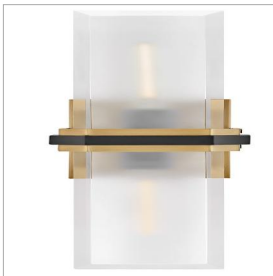

KIPTON

50942HB-BK

LARGE SCONCE

Intriguing and chic, Kipton's captivating design showcases beveled clear glass surrounding a frosted, etched front, creating a soft and varied effect. A cast central cuff and minimalist back plate create a versatile, transitional style with a classic two-tone finish.

DETAILS	
FINISH:	Heritage Brass
MATERIAL:	Steel
GLASS:	Clear and Etched
DIMMABLE:	YES - WITH DIMMABLE LAMP (NOT INCLUDED)

DIMENSIONS	
WIDTH:	5.5"
HEIGHT:	22"
WEIGHT:	7.8lb
BACK PLATE:	4.5"W X 7"H
EXTENSION:	4"
TOP TO OUTLET:	11"

LIGHT SOURCE	
LIGHT SOURCE:	Socketed
WATTAGE:	2-6w Med. LED, 60w Equiv.
VOLTAGE:	120v

SHIPPING	
CARTON LENGTH:	24.5
CARTON WIDTH:	6.5
CARTON HEIGHT:	6
CARTON WEIGHT:	13

PRODUCT DETAILS:

- Fixture can be mounted horizontally.
- Suitable for use in damp locations as defined by NEC and CEC. Meets United States UL Underwriters Laboratories & CSA Canadian Standards Association Product Safety Standards.
- Fixture can be mounted vertically
- Merging the best of traditional and modern elements with a sophisticated and streamlined look
- ADA compliant
- Ideal for vintage filament bulbs (not included)
- Mounting hardware is hidden on the back plate to ensure a clean silhouette