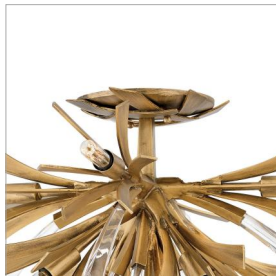

VIDA

FR40903BNG

LARGE SEMI-FLUSH MOUNT

Vida's modern design bursts with a flourishing style that is both highly dramatic and finely sculpted. A statement piece with crystal accents and unique canopy detailing, Vida injects a thrilling dash of contemporary inspiration to its surroundings.

DETAILS	
FINISH:	Burnished Gold
MATERIAL:	Steel
DIMMABLE:	YES, WITH DIMMABLE LAMP (NOT INCLUDED)

DIMENSIONS	
WIDTH:	24"
HEIGHT:	14.5"
WEIGHT:	14.5lb

LIGHT SOURCE	
LIGHT SOURCE:	Socketed
WATTAGE:	9-5w Cand. LED, 60w Equiv.
VOLTAGE:	120v

MOUNTING	
CANOPY:	6.5" Dia.

SHIPPING	
CARTON LENGTH:	21.5
CARTON WIDTH:	21.5
CARTON HEIGHT:	17
CARTON WEIGHT:	28.6

PRODUCT DETAILS:

- Suitable for use in dry (indoor) locations as defined by NEC and CEC. Meets United States UL Underwriters Laboratories & CSA Canadian Standards Association Product Safety Standards.
- Luxurious gold finish with opulent sheen
- Merging the best of traditional and modern elements with a sophisticated and streamlined look