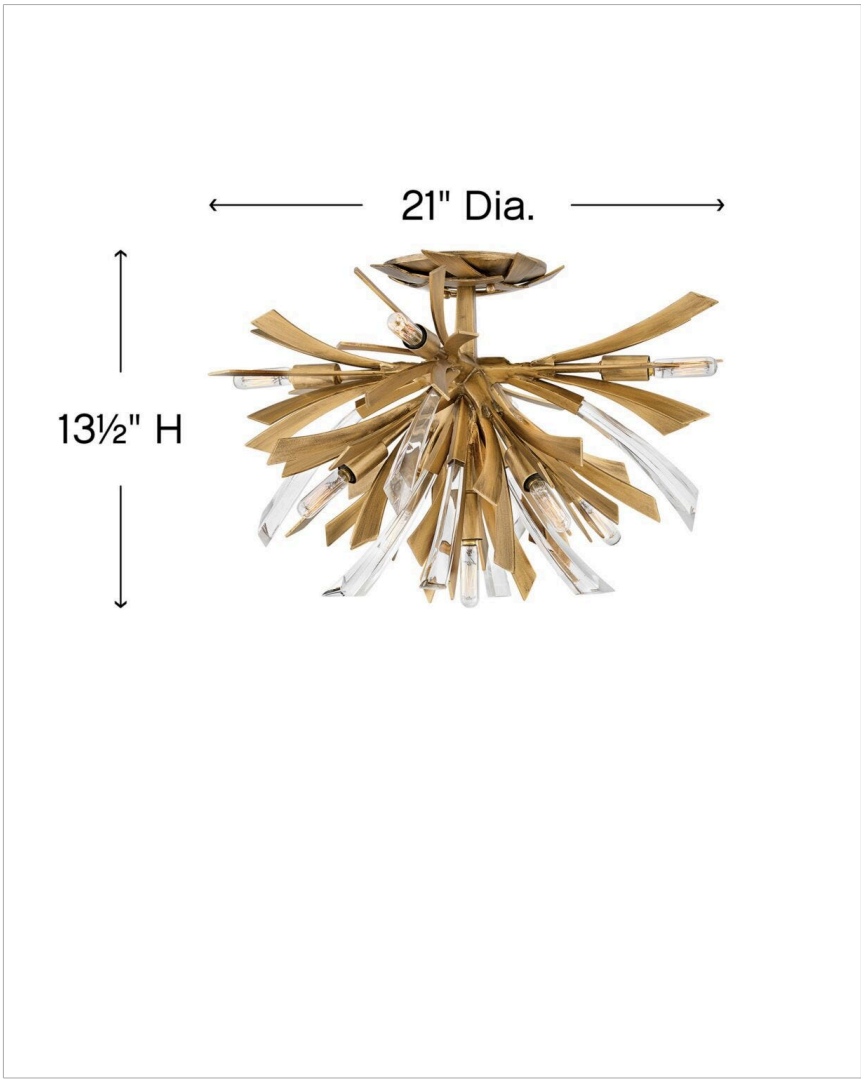

VIDA

FR40903BNG

LARGE SEMI-FLUSH MOUNT

Vida's modern design bursts with a flourishing style that is both highly dramatic and finely sculpted. A statement piece with crystal accents and unique canopy detailing, Vida injects a thrilling dash of contemporary inspiration to its surroundings.

DETAILS	
FINISH:	Burnished Gold
MATERIAL:	Steel
DIMMABLE:	YES, WITH DIMMABLE LAMP (NOT INCLUDED)

DIMENSIONS	
WIDTH:	24"
HEIGHT:	14.5"
WEIGHT:	14.5lb

LIGHT SOURCE	
LIGHT SOURCE:	Socketed
WATTAGE:	9-5w Cand. LED, 60w Equiv.
VOLTAGE:	120v

MOUNTING	
CANOPY:	6.5" Dia.

SHIPPING	
CARTON LENGTH:	21.5
CARTON WIDTH:	21.5
CARTON HEIGHT:	17
CARTON WEIGHT:	28.6

PRODUCT DETAILS:

- Suitable for use in dry (indoor) locations as defined by NEC and CEC. Meets United States UL Underwriters Laboratories & CSA Canadian Standards Association Product Safety Standards.
- Luxurious gold finish with opulent sheen
- Merging the best of traditional and modern elements with a sophisticated and streamlined look