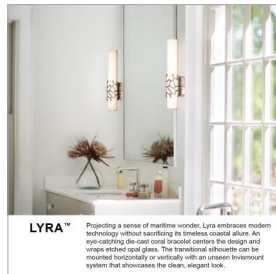

LYRA

50871BK

MEDIUM LED SCONCE

Projecting a sense of maritime wonder, Lyra embraces modern technology without sacrificing its timeless coastal allure. An eye-catching die-cast coral bracelet centers the design and wraps etched opal glass. The transitional silhouette can be mounted horizontally or vertically with an unseen Invismount system that showcases the clean, elegant look. Offered in a variety of finishes, Lyra is sure to embellish any space.

DETAILS	
FINISH:	Black
MATERIAL:	Aluminum
GLASS:	Etched Opal
DIMMABLE:	YES - CL TYPE DIMMER (SSL7A)

DIMENSIONS	
WIDTH:	4.8"
HEIGHT:	16"
WEIGHT:	2.8lb
BACK PLATE:	4.75" Dia.
EXTENSION:	4"
TOP TO OUTLET:	11"

LIGHT SOURCE	
LIGHT SOURCE:	Integrated LED
WATTAGE:	20w LED *Included
VOLTAGE:	120v

SHIPPING	
CARTON LENGTH:	19.5
CARTON WIDTH:	10.5
CARTON HEIGHT:	7.5
CARTON WEIGHT:	4

PRODUCT DETAILS:

- Fixture can be mounted either up or down
- Suitable for use in damp locations as defined by NEC and CEC. Meets United States UL Underwriters Laboratories & CSA Canadian Standards Association Product Safety Standards.
- LED components carry a 5-year limited warranty
- ADA compliant
- Mounting hardware is hidden on the back plate to ensure a clean silhouette
- Crisp, minimal design with elegant details make a fresh, modern impact

HINKLEY

HINKLEY
33000 Pin Oak Parkway
Avon Lake, OH 44012

PHONE: (440) 653-5500
Toll Free: 1 (800) 446-5539

hinkley.com