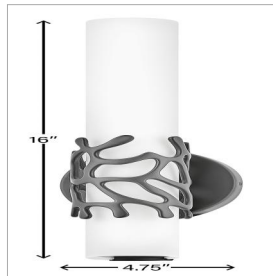

LYRA

50871BK

MEDIUM LED SCONCE

Projecting a sense of maritime wonder, Lyra embraces modern technology without sacrificing its timeless coastal allure. An eye-catching die-cast coral bracelet centers the design and wraps etched opal glass. The transitional silhouette can be mounted horizontally or vertically with an unseen Invismount system that showcases the clean, elegant look. Offered in a variety of finishes, Lyra is sure to embellish any space.

DETAILS	
FINISH:	Black
MATERIAL:	Aluminum
GLASS:	Etched Opal
DIMMABLE:	YES - CL TYPE DIMMER (SSL7A)

DIMENSIONS	
WIDTH:	4.8"
HEIGHT:	16"
WEIGHT:	2.8lb
BACK PLATE:	4.75" Dia.
EXTENSION:	4"
TOP TO OUTLET:	11"

LIGHT SOURCE	
LIGHT SOURCE:	Integrated LED
WATTAGE:	20w LED *Included
VOLTAGE:	120v

SHIPPING	
CARTON LENGTH:	19.5
CARTON WIDTH:	10.5
CARTON HEIGHT:	7.5
CARTON WEIGHT:	4

PRODUCT DETAILS:

- Fixture can be mounted either up or down
- Suitable for use in damp locations as defined by NEC and CEC. Meets United States UL Underwriters Laboratories & CSA Canadian Standards Association Product Safety Standards.
- LED components carry a 5-year limited warranty
- ADA compliant
- Mounting hardware is hidden on the back plate to ensure a clean silhouette
- Crisp, minimal design with elegant details make a fresh, modern impact