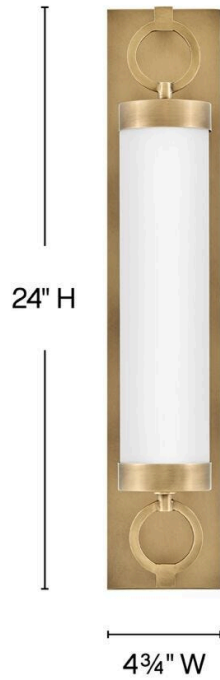

# BAYLOR

### MEDIUM LED VANITY

For a fixture that is an industrial piece of art, look to Baylor. The sturdy back plate and decorative rings add a nice balance to the etched opal glass to finish off the strong, substantial look. Ideal for providing plenty of functional light, Baylor mounts cleanly to the wall vertically or horizontally to bring style to primary bath, powder rooms, and more. Baylor is part of the Lisa McDennon Collection.

DETAILS	
FINISH:	Heritage Brass
MATERIAL:	Steel
GLASS:	Etched Opal
DIMMABLE:	YES - CL TYPE DIMMER (SSL7A)

DIMENSIONS	
WIDTH:	24"
HEIGHT:	4.8"
WEIGHT:	9.7lb
BACK PLATE:	20.25"W X 4.75"H
EXTENSION:	6"
TOP TO OUTLET:	12"

LIGHT SOURCE	
LIGHT SOURCE:	Integrated LED
WATTAGE:	32w LED *Included
VOLTAGE:	120v

SHIPPING	
CARTON LENGTH:	27.5
CARTON WIDTH:	12.8
CARTON HEIGHT:	9
CARTON WEIGHT:	13