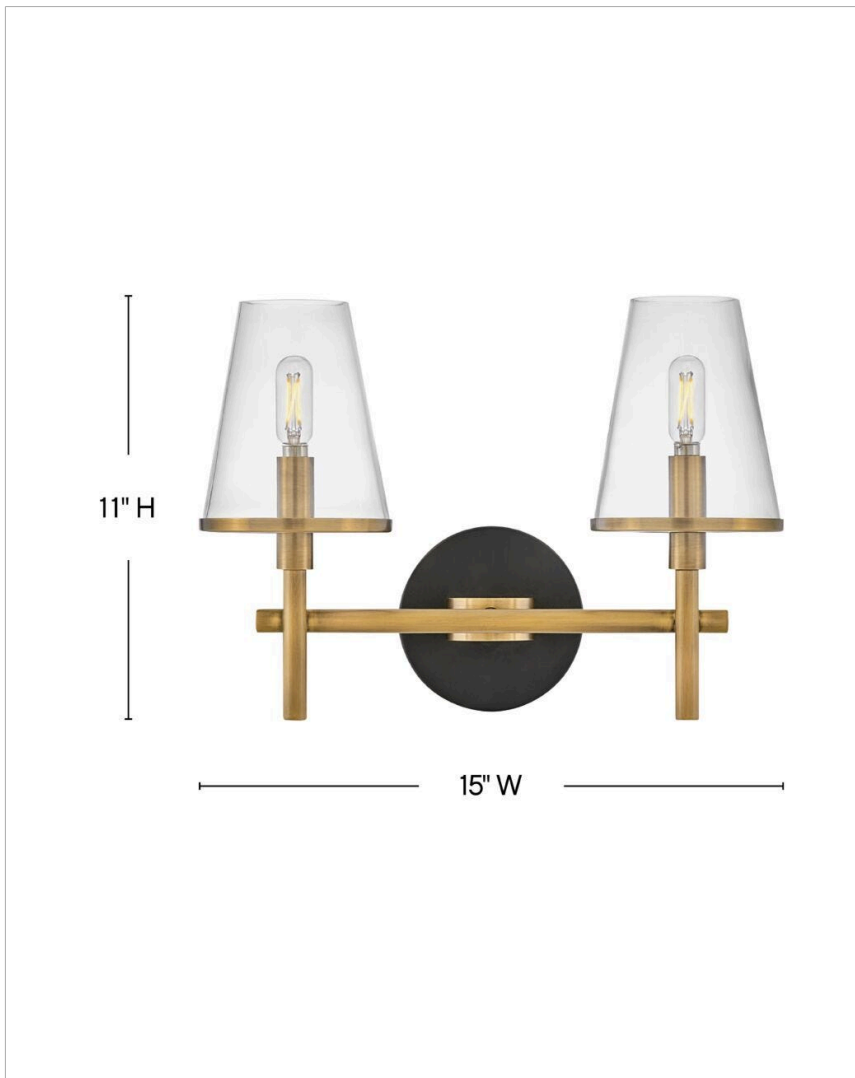

MARTEN

51082HB

SMALL TWO LIGHT VANITY

Marten has a clean, crisp look that brings striking transitional elements to any décor style. Clear glass shades have a Heritage Brass rim, perfectly complementing the Black back plate to tie the aesthetic together. The clean lines provide the satisfaction of balanced symmetry while giving off ample light.

DETAILS	
FINISH:	Heritage Brass
MATERIAL:	Steel
GLASS:	Clear
DIMMABLE:	YES - WITH DIMMABLE LAMP (NOT INCLUDED)

DIMENSIONS	
WIDTH:	15"
HEIGHT:	11"
WEIGHT:	4lb
BACK PLATE:	5" Dia.
EXTENSION:	6.3"
TOP TO OUTLET:	8.5"

LIGHT SOURCE	
LIGHT SOURCE:	Socketed
WATTAGE:	2-5w Cand. LED, 60w Equiv.
VOLTAGE:	120v

SHIPPING	
CARTON LENGTH:	18.5
CARTON WIDTH:	9.8
CARTON HEIGHT:	18.5
CARTON WEIGHT:	6.5

PRODUCT DETAILS:

- This fixture must be installed with shades/glass facing up toward the ceiling
- Suitable for use in damp locations as defined by NEC and CEC. Meets United States UL Underwriters Laboratories & CSA Canadian Standards Association Product Safety Standards.
- Shown with T-style bulbs (not included)
- Merging the best of traditional and modern elements with a sophisticated and streamlined look
- Mounting hardware is hidden on the back plate to ensure a clean silhouette