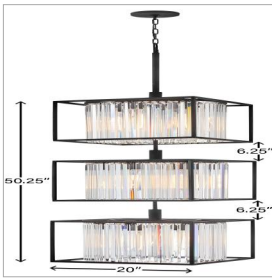

### DOUBLE XL MULTI TIER

Giada is a contemporary chandelier collection with stunning crystal prisms set within a frame of Black to create a seamless, sparkling, jewelry-like effect.

DETAILS	
FINISH:	Black
MATERIAL:	Steel
DIMMABLE:	YES - WITH DIMMABLE LAMP (NOT INCLUDED)

DIMENSIONS	
WIDTH:	20"
HEIGHT:	50.3"
WEIGHT:	88.8lb

LIGHT SOURCE	
LIGHT SOURCE:	Socketed
WATTAGE:	18-14w Med. LED, 60w Equiv.
VOLTAGE:	120v

MOUNTING	
CANOPY:	6.5" Dia.
LEAD WIRE:	1 X 120"
MAX HEIGHT:	93.3

#### PRODUCT DETAILS:

- Suitable for use in dry (indoor) locations as defined by NEC and CEC. Meets United States UL Underwriters Laboratories & CSA Canadian Standards Association Product Safety Standards.
- This fixture includes multiple down stems in various lengths to customize the installation height of the fixture, including one 6" stem and two 12" stems
- Fixture weighs over 50lbs. Must be supported independently of the outlet box unless the outlet box is UL listed for the appropriate weight.
- Striking and glamorous silhouette with luxe details and a rich finish that makes a dramatic statement