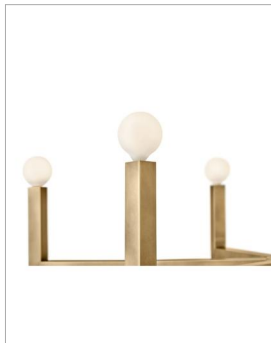

EZRA

45048HB

SMALL SIX LIGHT LINEAR

The Ezra family stunningly pairs minimalist elegance with an industrial edge. The strong square arms, sharp angles, and bold silhouette add dimensional appeal, bringing interest to dining rooms, foyers, kitchens, and beyond. Pairing Ezra with a globe-style bulb nails down the transitional, mid-century modern vibe.

DETAILS	
FINISH:	Heritage Brass
MATERIAL:	Steel
SLOPE DEGREE:	90
DIMMABLE:	YES - WITH DIMMABLE LAMP (NOT INCLUDED)

DIMENSIONS	
WIDTH:	36"
HEIGHT:	9"
DEPTH:	20
WEIGHT:	8.2lb

LIGHT SOURCE	
LIGHT SOURCE:	Socketed
WATTAGE:	6-5w Cand. LED, 60w Equiv.
VOLTAGE:	120v

MOUNTING	
CANOPY:	5.5" Dia.
LEAD WIRE:	1 X 120"
MAX HEIGHT:	41.8

SHIPPING	
CARTON LENGTH:	37.6
CARTON WIDTH:	21.7
CARTON HEIGHT:	8.7
CARTON WEIGHT:	11.4

PRODUCT DETAILS:

- Suitable for use in dry (indoor) locations as defined by NEC and CEC. Meets United States UL Underwriters Laboratories & CSA Canadian Standards Association Product Safety Standards.
- This fixture includes multiple down stems in various lengths to customize the installation height of the fixture, including one 6" stem and two 12" stems
- This item may be hung on a sloped ceiling
- Bold silhouette with dramatic details creates a modern statement
- Shown with G16.5 bulbs (not included)