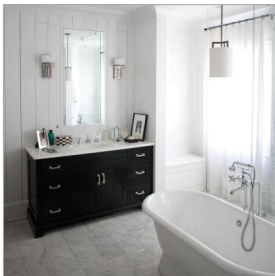

LANZA

5100AN

MEDIUM SINGLE LIGHT VANITY

Lanza features contemporary styling with geometric patterns that are emphasized in Antique Nickel and Brushed Bronze finishes. The elongated oval, etched opal glass reinforces its sleek design.

DETAILS	
FINISH:	Antique Nickel
MATERIAL:	Metal
GLASS:	Etched Opal
DIMMABLE:	Yes

DIMENSIONS	
WIDTH:	7.3"
HEIGHT:	12"
WEIGHT:	2lb
BACK PLATE:	4.75"W X 12"H
EXTENSION:	5"
TOP TO OUTLET:	6.500000"

LIGHT SOURCE	
LIGHT SOURCE:	Socketed
WATTAGE:	1-60w G-9 *Included or 1-5w G9 LED, 60w Equiv.
VOLTAGE:	120v

SHIPPING	
CARTON LENGTH:	7.3
CARTON WIDTH:	17
CARTON HEIGHT:	9.5
CARTON WEIGHT:	3

PRODUCT DETAILS:

- This fixture must be installed with shades/glass facing up toward the ceiling
- Suitable for use in damp locations as defined by NEC and CEC. Meets United States UL Underwriters Laboratories & CSA Canadian Standards Association Product Safety Standards.
- Merging the best of traditional and modern elements with a sophisticated and streamlined look