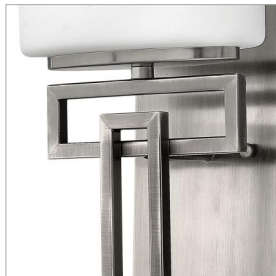

LANZA

5100AN

MEDIUM SINGLE LIGHT VANITY

Lanza features contemporary styling with geometric patterns that are emphasized in Antique Nickel and Brushed Bronze finishes. The elongated oval, etched opal glass reinforces its sleek design.

DETAILS	
FINISH:	Antique Nickel
MATERIAL:	Metal
GLASS:	Etched Opal
DIMMABLE:	Yes

DIMENSIONS	
WIDTH:	7.3"
HEIGHT:	12"
WEIGHT:	2lb
BACK PLATE:	4.75"W X 12"H
EXTENSION:	5"
TOP TO OUTLET:	6.500000"

LIGHT SOURCE	
LIGHT SOURCE:	Socketed
WATTAGE:	1-60w G-9 *Included or 1-5w G9 LED, 60w Equiv.
VOLTAGE:	120v

SHIPPING	
CARTON LENGTH:	7.3
CARTON WIDTH:	17
CARTON HEIGHT:	9.5
CARTON WEIGHT:	3

PRODUCT DETAILS:

- This fixture must be installed with shades/glass facing up toward the ceiling
- Suitable for use in damp locations as defined by NEC and CEC. Meets United States UL Underwriters Laboratories & CSA Canadian Standards Association Product Safety Standards.
- Merging the best of traditional and modern elements with a sophisticated and streamlined look