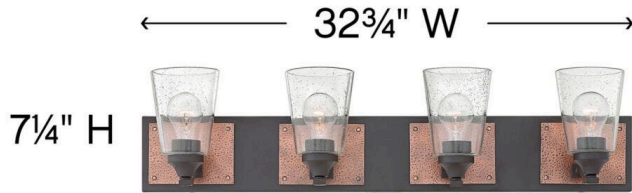

DETAILS	
FINISH:	Buckeye Bronze
MATERIAL:	Steel
GLASS:	Clear Seedy
DIMMABLE:	YES, WITH DIMMABLE LAMP (NOT INCLUDED)

DIMENSIONS	
WIDTH:	32.8"
HEIGHT:	7.3"
WEIGHT:	11lb
BACK PLATE:	32.75"W X 5"H
EXTENSION:	7"
TOP TO OUTLET:	5.000000"