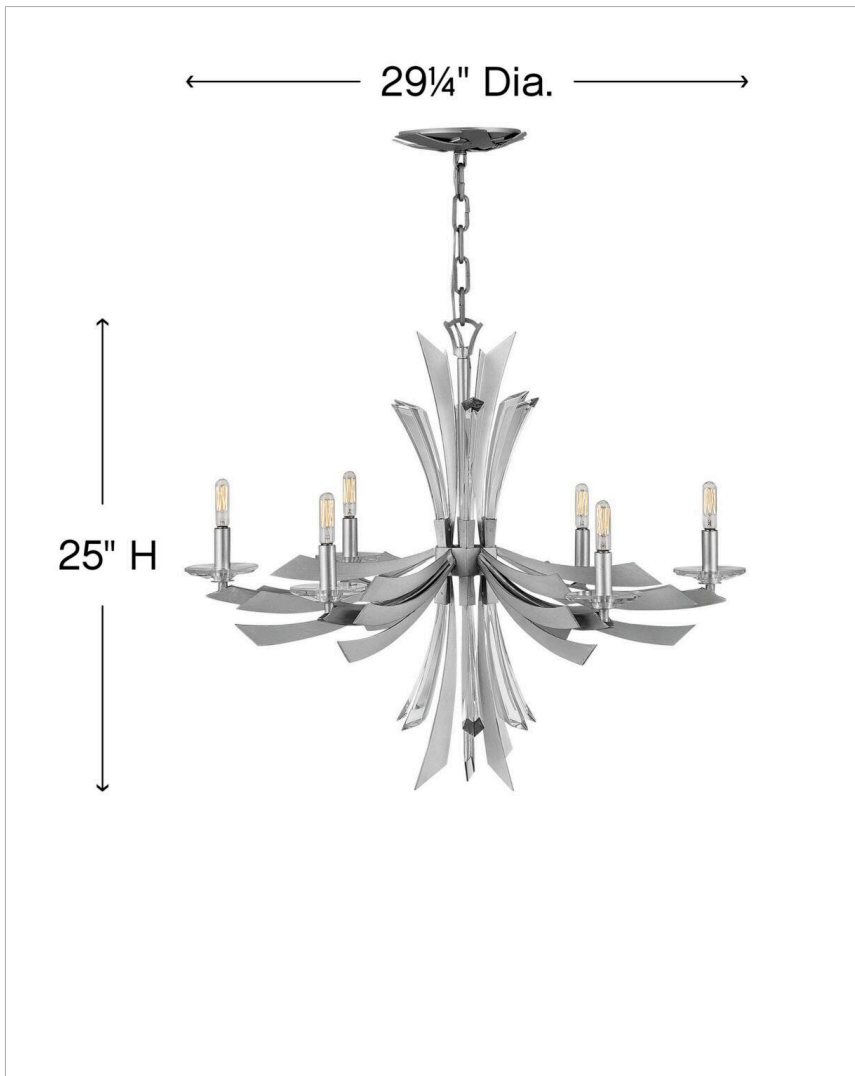

VIDA

FR40908GG

MEDIUM SINGLE TIER CHANDELIER

Vida's modern design bursts with a flourishing style that is both highly dramatic and finely sculpted. A statement piece with crystal accents and unique canopy detailing, Vida injects a thrilling dash of contemporary inspiration to its surroundings.

DETAILS	
FINISH:	Glacial
MATERIAL:	Steel
SLOPE DEGREE:	90
DIMMABLE:	YES, WITH DIMMABLE LAMP (NOT INCLUDED)

DIMENSIONS	
WIDTH:	29.3"
HEIGHT:	25"
WEIGHT:	30lb

LIGHT SOURCE	
LIGHT SOURCE:	Socketed
WATTAGE:	6-5w Cand. LED, 60w Equiv.
VOLTAGE:	120v

MOUNTING	
CANOPY:	6.5" Dia.
LEAD WIRE:	1 X 144"

SHIPPING	
CARTON LENGTH:	30.5
CARTON WIDTH:	29
CARTON HEIGHT:	29
CARTON WEIGHT:	41

PRODUCT DETAILS:

- Suitable for use in dry (indoor) locations as defined by NEC and CEC. Meets United States UL Underwriters Laboratories & CSA Canadian Standards Association Product Safety Standards.
- This item may be hung on a sloped ceiling
- Merging the best of traditional and modern elements with a sophisticated and streamlined look