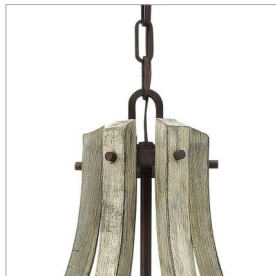

MIDDLEFIELD

FR40576IRR

MEDIUM OPEN FRAME SINGLE TIER CHANDELIER

Middlefield's rustic-chic design captures a historical feel with its solid distressed wood reminiscent of weathered ash, steel construction and iron rust finish. A pear-shaped wood finial adds an additional elegant detail.

DETAILS	
FINISH:	Iron Rust
MATERIAL:	Wood
SLOPE DEGREE:	90
DIMMABLE:	YES, WITH DIMMABLE LAMP (NOT INCLUDED)

DIMENSIONS	
WIDTH:	30"
HEIGHT:	33"
WEIGHT:	13lb

LIGHT SOURCE	
LIGHT SOURCE:	Socketed
WATTAGE:	6-5w Cand. LED, 60w Equiv.
VOLTAGE:	120v

MOUNTING	
CANOPY:	6.5" Dia.
LEAD WIRE:	1 X 144"

SHIPPING	
CARTON LENGTH:	33
CARTON WIDTH:	30
CARTON HEIGHT:	31
CARTON WEIGHT:	27

PRODUCT DETAILS:

- Suitable for use in dry (indoor) locations as defined by NEC and CEC. Meets United States UL Underwriters Laboratories & CSA Canadian Standards Association Product Safety Standards.
- This item may be hung on a sloped ceiling
- Artisanal details, a rich finish and organic elements add warm rustic style