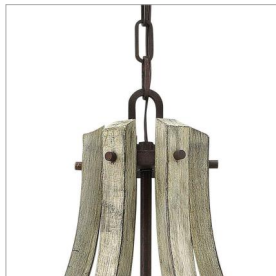

PRODUCT DETAILS:

- Suitable for use in dry (indoor) locations as defined by NEC and CEC. Meets United States UL Underwriters Laboratories & CSA Canadian Standards Association Product Safety Standards.
- This item may be hung on a sloped ceiling
- Artisanal details, a rich finish and organic elements add warm rustic style

HINKLEY

HINKLEY
33000 Pin Oak Parkway
Avon Lake, OH 44012

PHONE: (440) 653-5500
Toll Free: 1 (800) 446-5539

hinkley.com