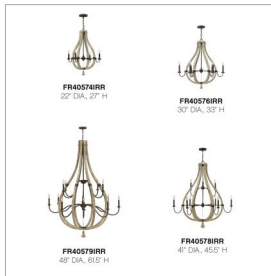

PRODUCT DETAILS:

- Suitable for use in dry (indoor) locations as defined by NEC and CEC. Meets United States UL Underwriters Laboratories & CSA Canadian Standards Association Product Safety Standards.
- This item may be hung on a sloped ceiling
- Artisanal details, a rich finish and organic elements add warm rustic style

HINKLEY

HINKLEY
33000 Pin Oak Parkway
Avon Lake, OH 44012

PHONE: (440) 653-5500
Toll Free: 1 (800) 446-5539

hinkley.com