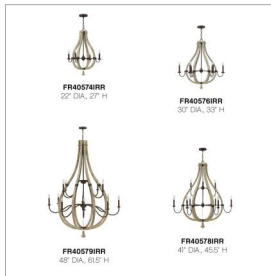

MIDDLEFIELD

FR40576IRR

MEDIUM OPEN FRAME SINGLE TIER CHANDELIER

Middlefield's rustic-chic design captures a historical feel with its solid distressed wood reminiscent of weathered ash, steel construction and iron rust finish. A pear-shaped wood finial adds an additional elegant detail.

DETAILS	
FINISH:	Iron Rust
MATERIAL:	Wood
SLOPE DEGREE:	90
DIMMABLE:	YES, WITH DIMMABLE LAMP (NOT INCLUDED)

DIMENSIONS	
WIDTH:	30"
HEIGHT:	33"
WEIGHT:	13lb

LIGHT SOURCE	
LIGHT SOURCE:	Socketed
WATTAGE:	6-5w Cand. LED, 60w Equiv.
VOLTAGE:	120v

MOUNTING	
CANOPY:	6.5" Dia.
LEAD WIRE:	1 X 144"

SHIPPING	
CARTON LENGTH:	33
CARTON WIDTH:	30
CARTON HEIGHT:	31
CARTON WEIGHT:	27

PRODUCT DETAILS:

- Suitable for use in dry (indoor) locations as defined by NEC and CEC. Meets United States UL Underwriters Laboratories & CSA Canadian Standards Association Product Safety Standards.
- This item may be hung on a sloped ceiling
- Artisanal details, a rich finish and organic elements add warm rustic style