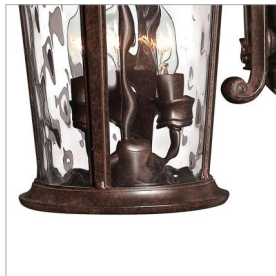

WINDSOR

1898RK

MEDIUM WALL MOUNT LANTERN

Windsor combines elegant details and decorative detailing into its cast aluminum construction. The unique River Rock or Black finish and clear water glass panels add to its majestic style.

DETAILS	
FINISH:	River Rock
MATERIAL:	Aluminum
GLASS:	Clear Water Glass
DIMMABLE:	YES, WITH DIMMABLE LAMP (NOT INCLUDED)

DIMENSIONS	
WIDTH:	9.5"
HEIGHT:	20.8"
WEIGHT:	9lb
BACK PLATE:	5.75"W X 12"H
EXTENSION:	12"
TOP TO OUTLET:	12.500000"

LIGHT SOURCE	
LIGHT SOURCE:	Socketed
WATTAGE:	3-5w Cand. LED, 40w Equiv.
VOLTAGE:	120v

SHIPPING	
CARTON LENGTH:	14.4
CARTON WIDTH:	12.2
CARTON HEIGHT:	32.9
CARTON WEIGHT:	14

PRODUCT DETAILS:

- Our Estate Collections boast a breadth of fixtures defined by coordinating composition, enduring architecture, and time-honored craftsmanship, designed to meet the needs of expansive properties with extended outdoor living spaces. From the entrance of your driveway to the depths of your backyard, these collections provide cohesive design for stately exteriors.
- Suitable for use in wet (outdoor direct rain) locations as defined by NEC and CEC. Meets United States UL Underwriters Laboratories & CSA Canadian Standards Association Product Safety Standards
- Classic lines and heritage details complement traditional architecture
- 2-year finish warranty