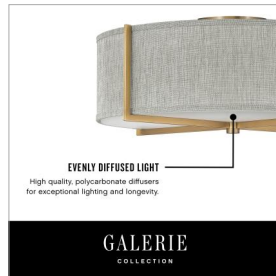

AXIS HEATHERED GRAY

41707HB

MEDIUM SEMI-FLUSH MOUNT

Creativity meets practicality in Axis. Featuring a classic crossed-stem design, its shade comes in Off White Linen or Heather Gray Linen complemented by a Black or Heritage Brass finish.

DETAILS	
FINISH:	Heritage Brass
MATERIAL:	Steel
SHADE:	Heathered Gray Slub
DIMMABLE:	YES - WITH DIMMABLE LAMP (NOT INCLUDED)

DIMENSIONS	
WIDTH:	19.5"
HEIGHT:	8.8"
WEIGHT:	5.1lb

LIGHT SOURCE	
LIGHT SOURCE:	Socketed
WATTAGE:	3-14w Med. LED, 25w Equiv.
VOLTAGE:	120v

MOUNTING	
CANOPY:	4.75" Dia.

SHIPPING	
CARTON LENGTH:	21.3
CARTON WIDTH:	11.2
CARTON HEIGHT:	21.5
CARTON WEIGHT:	8.6

PRODUCT DETAILS:

- Suitable for use in dry (indoor) locations as defined by NEC and CEC. Meets United States UL Underwriters Laboratories & CSA Canadian Standards Association Product Safety Standards.
- Merging modern and classic elements, the Galerie collection offers a selection of LED ceiling and sconce fixtures with unique details that effortlessly balance a variety of spaces with form and function. The complementary contours, materials and finishes allow each silhouette to be used in unison or easily combined with other Galerie pieces.
- Merging the best of traditional and modern elements with a sophisticated and streamlined look
- Diffusers are made of high transmittance, high diffusion, color stable LDA-filled polycarbonate to maximize delivered lumens