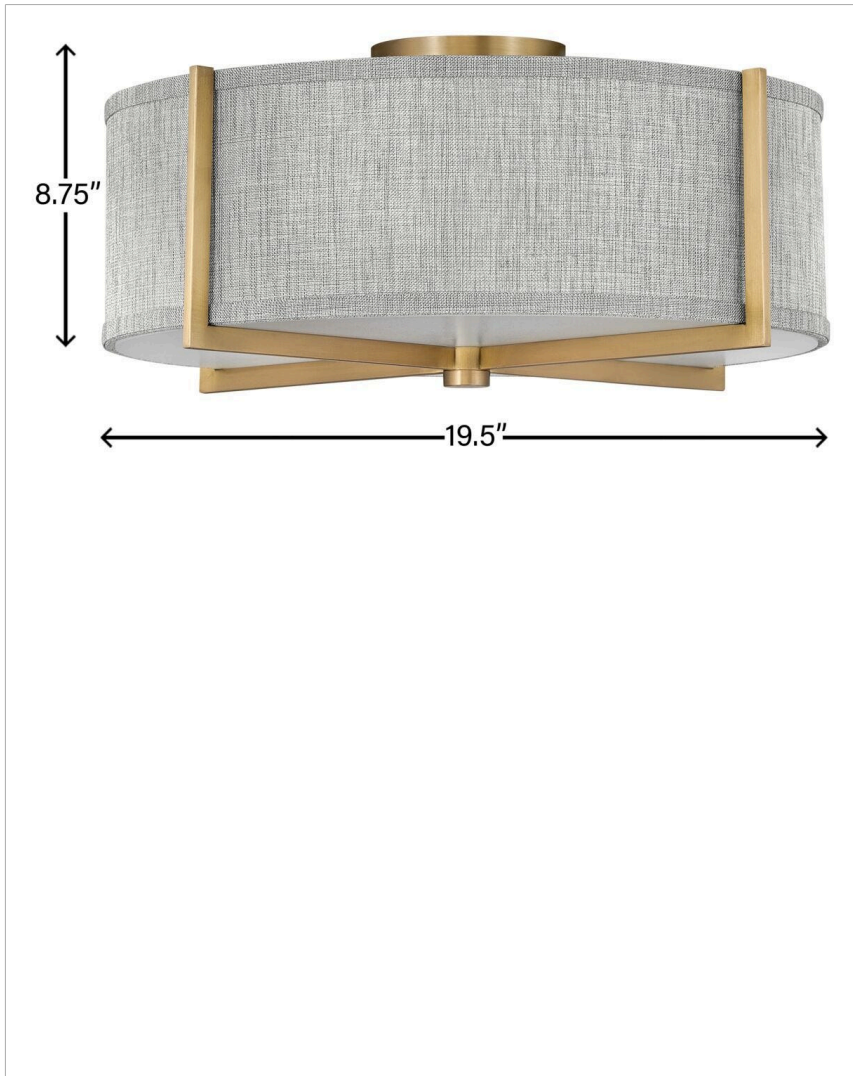

AXIS HEATHERED GRAY

41707HB

MEDIUM SEMI-FLUSH MOUNT

Creativity meets practicality in Axis. Featuring a classic crossed-stem design, its shade comes in Off White Linen or Heather Gray Linen complemented by a Black or Heritage Brass finish.

DETAILS	
FINISH:	Heritage Brass
MATERIAL:	Steel
SHADE:	Heathered Gray Slub
DIMMABLE:	YES - WITH DIMMABLE LAMP (NOT INCLUDED)

DIMENSIONS	
WIDTH:	19.5"
HEIGHT:	8.8"
WEIGHT:	5.1lb

LIGHT SOURCE	
LIGHT SOURCE:	Socketed
WATTAGE:	3-14w Med. LED, 25w Equiv.
VOLTAGE:	120v

MOUNTING	
CANOPY:	4.75" Dia.

SHIPPING	
CARTON LENGTH:	21.3
CARTON WIDTH:	11.2
CARTON HEIGHT:	21.5
CARTON WEIGHT:	8.6

PRODUCT DETAILS:

- Suitable for use in dry (indoor) locations as defined by NEC and CEC. Meets United States UL Underwriters Laboratories & CSA Canadian Standards Association Product Safety Standards.
- Merging modern and classic elements, the Galerie collection offers a selection of LED ceiling and sconce fixtures with unique details that effortlessly balance a variety of spaces with form and function. The complementary contours, materials and finishes allow each silhouette to be used in unison or easily combined with other Galerie pieces.
- Merging the best of traditional and modern elements with a sophisticated and streamlined look
- Diffusers are made of high transmittance, high diffusion, color stable LDA-filled polycarbonate to maximize delivered lumens