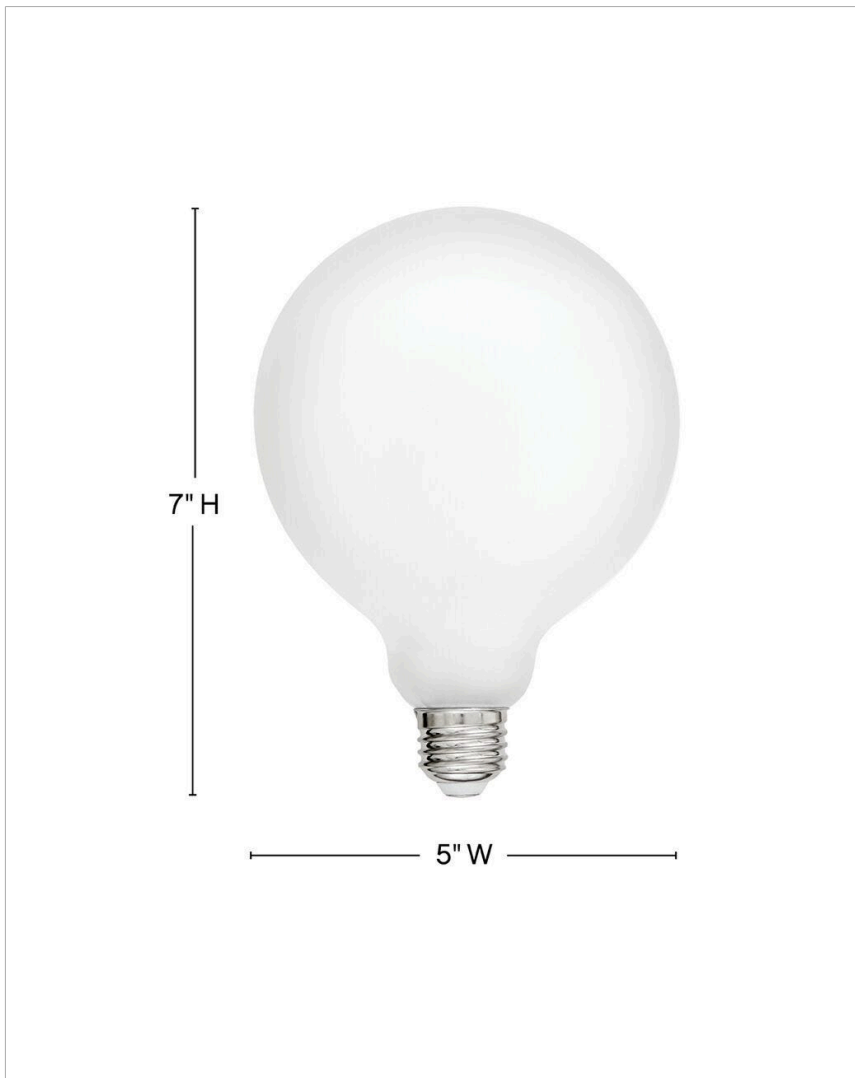

### LED BULB

To create superior, softer light that sets the scene in any indoor or outdoor setting, Hinkley's Lumiglo™ LED bulbs feature unique filament technology designed to cast a warm ambient glow. Dimmable functionality provides full control over brightness, allowing you to craft an atmosphere that perfectly accentuates your space.

DETAILS	
FINISH:	Accessories
DIMMABLE:	YES - CL TYPE DIMMER (SSL7A)

DIMENSIONS	
WIDTH:	1.3"
HEIGHT:	7"

LIGHT SOURCE	
LIGHT SOURCE:	Socketed
WATTAGE:	1-2w Med. LED
VOLTAGE:	120v

SHIPPING	
CARTON LENGTH:	1.5
CARTON WIDTH:	2
CARTON HEIGHT:	7.8