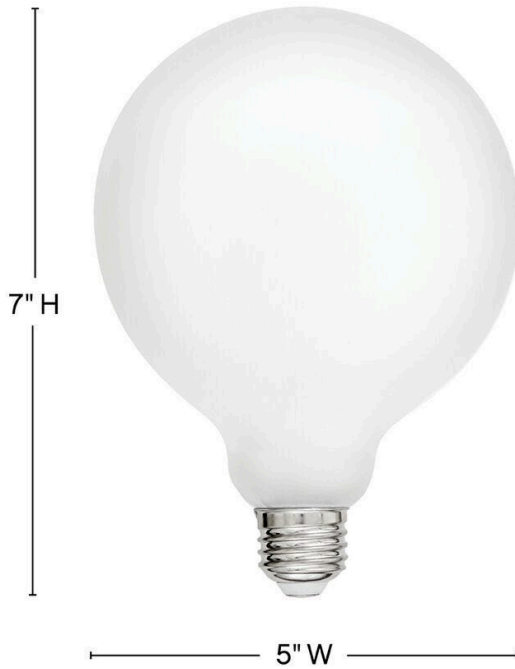

LUMIGLO BULB

E26G402277MW

LED BULB

To create superior, softer light that sets the scene in any indoor or outdoor setting, Hinkley's Lumiglo™ LED bulbs feature unique filament technology designed to cast a warm ambient glow. Dimmable functionality provides full control over brightness, allowing you to craft an atmosphere that perfectly accentuates your space.

DETAILS

DIMMABLE:	YES - CL TYPE DIMMER (SSL7A)
-----------	------------------------------

DIMENSIONS

WIDTH:	1.3"
HEIGHT:	7"

LIGHT SOURCE

LIGHT SOURCE:	Socketed
WATTAGE:	1-2w Med. LED
VOLTAGE:	120v

SHIPPING

CARTON LENGTH:	1.5
CARTON WIDTH:	2
CARTON HEIGHT:	7.8