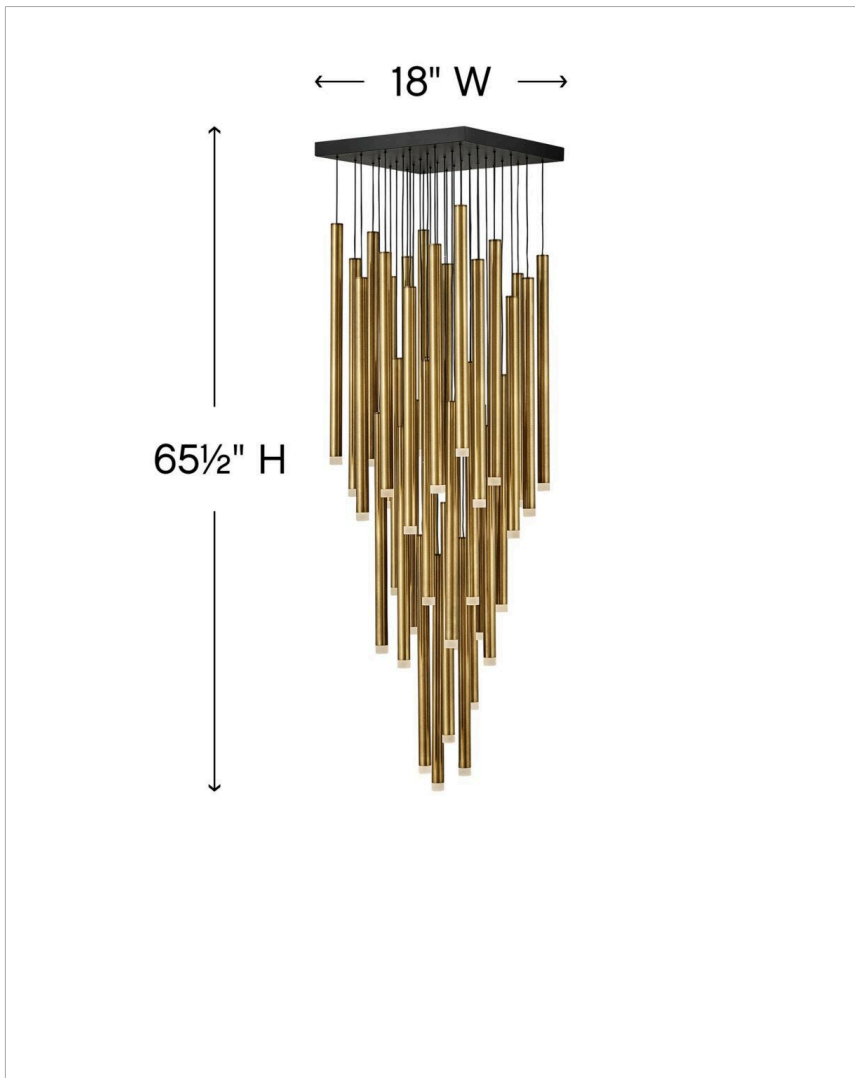

HARMONY

FR49908HBR

LARGE ADJUSTABLE PENDANT

Harmony orchestrates the perfect blend of style and technology. Drawing inspiration from the enduring formation of wind chimes, the sleek Black or Heritage Brass tubes gleam with a glow that emanates from the lowest point of each column. Harmony is easily adjustable with many customizable configurations and is integrated with fully dimmable LEDs.

DETAILS	
FINISH:	Heritage Brass
MATERIAL:	Steel
DIMMABLE:	YES, CL TYPE DIMMER (SSL7A)

DIMENSIONS	
WIDTH:	18"
HEIGHT:	65.5"
WEIGHT:	65.1lb

LIGHT SOURCE	
LIGHT SOURCE:	Integrated LED
WATTAGE:	36-1w LED *Included
VOLTAGE:	120v

MOUNTING	
CANOPY:	18" Sq.
LEAD WIRE:	36 X 120"
MAX HEIGHT:	145.3

SHIPPING	
CARTON LENGTH:	26.5
CARTON WIDTH:	24.5
CARTON HEIGHT:	12.5
CARTON WEIGHT:	69

PRODUCT DETAILS:

- Suitable for use in dry (indoor) locations as defined by NEC and CEC. Meets United States UL Underwriters Laboratories & CSA Canadian Standards Association Product Safety Standards.
- LED components carry a 5-year limited warranty
- Bold silhouette with dramatic details creates a modern statement
- All dimensions listed are as shown
- Fixture weighs over 50lbs. Must be supported independently of the outlet box unless the outlet box is UL listed for the appropriate weight.

HINKLEY

HINKLEY
33000 Pin Oak Parkway
Avon Lake, OH 44012

PHONE: (440) 653-5500
Toll Free: 1 (800) 446-5539

hinkley.com