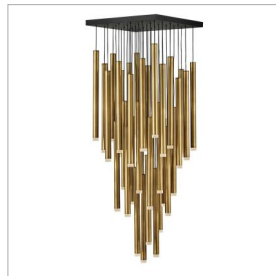

HARMONY

FR49908HBR

LARGE ADJUSTABLE PENDANT

Harmony orchestrates the perfect blend of style and technology. Drawing inspiration from the enduring formation of wind chimes, the sleek Black or Heritage Brass tubes gleam with a glow that emanates from the lowest point of each column. Harmony is easily adjustable with many customizable configurations and is integrated with fully dimmable LEDs.

DETAILS	
FINISH:	Heritage Brass
MATERIAL:	Steel
DIMMABLE:	YES, CL TYPE DIMMER (SSL7A)

DIMENSIONS	
WIDTH:	18"
HEIGHT:	65.5"
WEIGHT:	65.1lb

LIGHT SOURCE	
LIGHT SOURCE:	Integrated LED
WATTAGE:	36-1w LED *Included
VOLTAGE:	120v

MOUNTING	
CANOPY:	18" Sq.
LEAD WIRE:	36 X 120"
MAX HEIGHT:	145.3

SHIPPING	
CARTON LENGTH:	26.5
CARTON WIDTH:	24.5
CARTON HEIGHT:	12.5
CARTON WEIGHT:	69

PRODUCT DETAILS:

- Suitable for use in dry (indoor) locations as defined by NEC and CEC. Meets United States UL Underwriters Laboratories & CSA Canadian Standards Association Product Safety Standards.
- LED components carry a 5-year limited warranty
- Bold silhouette with dramatic details creates a modern statement
- All dimensions listed are as shown
- Fixture weighs over 50lbs. Must be supported independently of the outlet box unless the outlet box is UL listed for the appropriate weight.

HINKLEY

HINKLEY
33000 Pin Oak Parkway
Avon Lake, OH 44012

PHONE: (440) 653-5500
Toll Free: 1 (800) 446-5539

hinkley.com