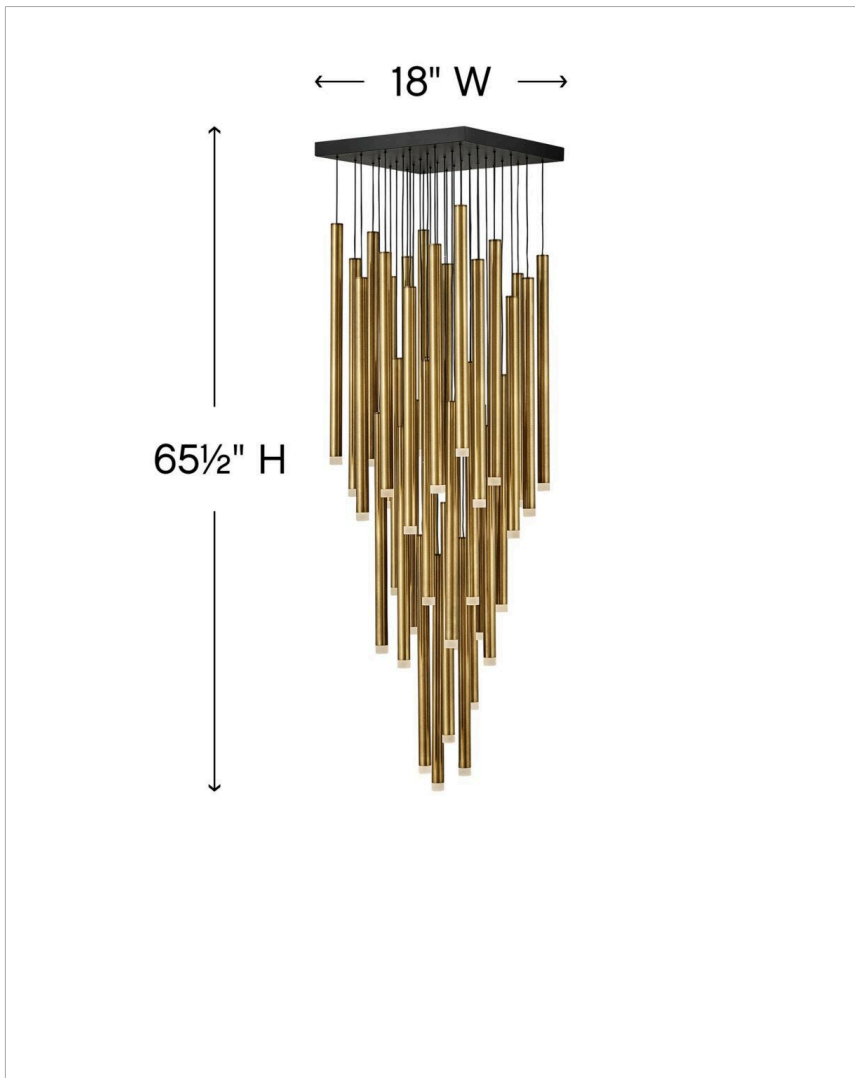

HARMONY

FR49908HBR

LARGE ADJUSTABLE PENDANT

Harmony orchestrates the perfect blend of style and technology. Drawing inspiration from the enduring formation of wind chimes, the sleek Black or Heritage Brass tubes gleam with a glow that emanates from the lowest point of each column. Harmony is easily adjustable with many customizable configurations and is integrated with fully dimmable LEDs.

| DETAILS | |
|-----------|-----------------------------|
| FINISH: | Heritage Brass |
| MATERIAL: | Steel |
| DIMMABLE: | YES, CL TYPE DIMMER (SSL7A) |

| DIMENSIONS | |
|------------|--------|
| WIDTH: | 18" |
| HEIGHT: | 65.5" |
| WEIGHT: | 65.1lb |

| LIGHT SOURCE | |
|---------------|---------------------|
| LIGHT SOURCE: | Integrated LED |
| WATTAGE: | 36-1w LED *Included |
| VOLTAGE: | 120v |

| MOUNTING | |
|-------------|-----------|
| CANOPY: | 18" Sq. |
| LEAD WIRE: | 36 X 120" |
| MAX HEIGHT: | 145.3 |

| SHIPPING | |
|----------------|------|
| CARTON LENGTH: | 26.5 |
| CARTON WIDTH: | 24.5 |
| CARTON HEIGHT: | 12.5 |
| CARTON WEIGHT: | 69 |

PRODUCT DETAILS:

- Suitable for use in dry (indoor) locations as defined by NEC and CEC. Meets United States UL Underwriters Laboratories & CSA Canadian Standards Association Product Safety Standards.
- LED components carry a 5-year limited warranty
- Bold silhouette with dramatic details creates a modern statement
- All dimensions listed are as shown
- Fixture weighs over 50lbs. Must be supported independently of the outlet box unless the outlet box is UL listed for the appropriate weight.