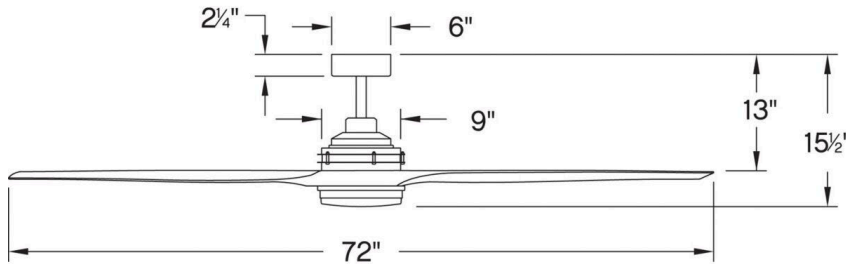

# ARTISTE

900172FBN-LWD

ARTISTE 72" LED SMART FAN

DETAILS	
FAN FINISH:	Brushed Nickel
GLASS:	Etched Opal
BLADE COUNT:	3
SLOPE DEGREE:	20

DIMENSIONS	
WIDTH:	72"
HEIGHT:	15.5"
WEIGHT:	19.6lb

LIGHT SOURCE	
VOLTAGE:	120v

MOUNTING	
CANOPY:	6" Dia.
LEAD WIRE:	1 X 76"

SHIPPING	
CARTON LENGTH:	37.5
CARTON WIDTH:	16.5
CARTON HEIGHT:	10
CARTON WEIGHT:	23.7

Artiste offers a transitional silhouette to enhance any interior or outdoor setting. Elegantly tapered blades are available in a wide array of fashionable finishes to cool and accentuate your space in style. Its integrated warm-dim LED and DC motor technology deliver excellent energy efficiency. Artiste is so versatile; it can be used for both indoor and outdoor spaces.