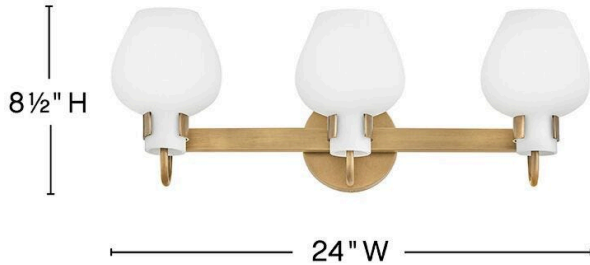

SYLVIE

50953HB

MEDIUM VANITY

Crafted from timeless etched opal glass, Sylvie's tulip-shaped shades provide softly diffused illumination and a touch of transitional charm. Minimalist open cuffs and simple back plates ground each fixture with a versatile Black or Heritage Brass finish.

DETAILS	
FINISH:	Heritage Brass
MATERIAL:	Steel
GLASS:	Etched Opal
DIMMABLE:	YES - WITH DIMMABLE LAMP (NOT INCLUDED)

DIMENSIONS	
WIDTH:	24"
HEIGHT:	8.5"
WEIGHT:	5.1lb
BACK PLATE:	5" Dia.
EXTENSION:	7"
TOP TO OUTLET:	6"

LIGHT SOURCE	
LIGHT SOURCE:	Socketed
WATTAGE:	3-5w Cand. LED, 60w Equiv.
VOLTAGE:	120v

SHIPPING	
CARTON LENGTH:	29
CARTON WIDTH:	10.8
CARTON HEIGHT:	10.5
CARTON WEIGHT:	7.2

PRODUCT DETAILS:

- This fixture must be installed with shades/glass facing up toward the ceiling
- Suitable for use in damp locations as defined by NEC and CEC. Meets United States UL Underwriters Laboratories & CSA Canadian Standards Association Product Safety Standards.
- Merging the best of traditional and modern elements with a sophisticated and streamlined look
- Mounting hardware is hidden on the back plate to ensure a clean silhouette