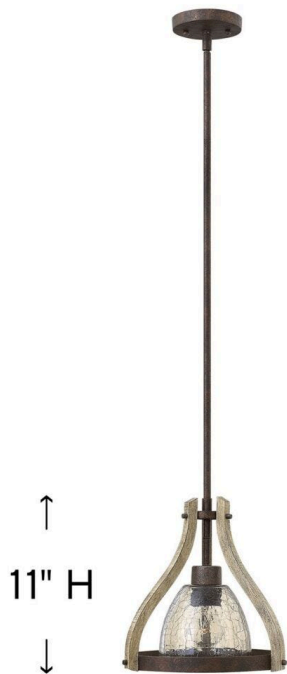

12" Dia.

MIDDLEFIELD

FR40577IRR

MEDIUM PENDANT

Middlefield's rustic-chic design captures a historical feel with its solid distressed wood reminiscent of weathered ash, steel construction and iron rust finish. A pear-shaped wood finial adds an additional elegant detail.

DETAILS	
FINISH:	Iron Rust
MATERIAL:	Wood
GLASS:	Smoked Crackle
SLOPE DEGREE:	90
DIMMABLE:	YES, WITH DIMMABLE LAMP (NOT INCLUDED)

DIMENSIONS	
WIDTH:	12"
HEIGHT:	11"
WEIGHT:	4lb

LIGHT SOURCE	
LIGHT SOURCE:	Socketed
WATTAGE:	1-14w Med. LED, 100w Equiv.
VOLTAGE:	120v

MOUNTING	
CANOPY:	4.75" Dia.
LEAD WIRE:	1 X 120"
MAX HEIGHT:	43.3

SHIPPING	
CARTON LENGTH:	21.5
CARTON WIDTH:	14
CARTON HEIGHT:	14
CARTON WEIGHT:	7

PRODUCT DETAILS:

- Suitable for use in dry (indoor) locations as defined by NEC and CEC. Meets United States UL Underwriters Laboratories & CSA Canadian Standards Association Product Safety Standards.
- This fixture includes multiple down stems in various lengths to customize the installation height of the fixture, including one 6" stem and two 12" stems
- This item may be hung on a sloped ceiling
- Artisanal details, a rich finish and organic elements add warm rustic style