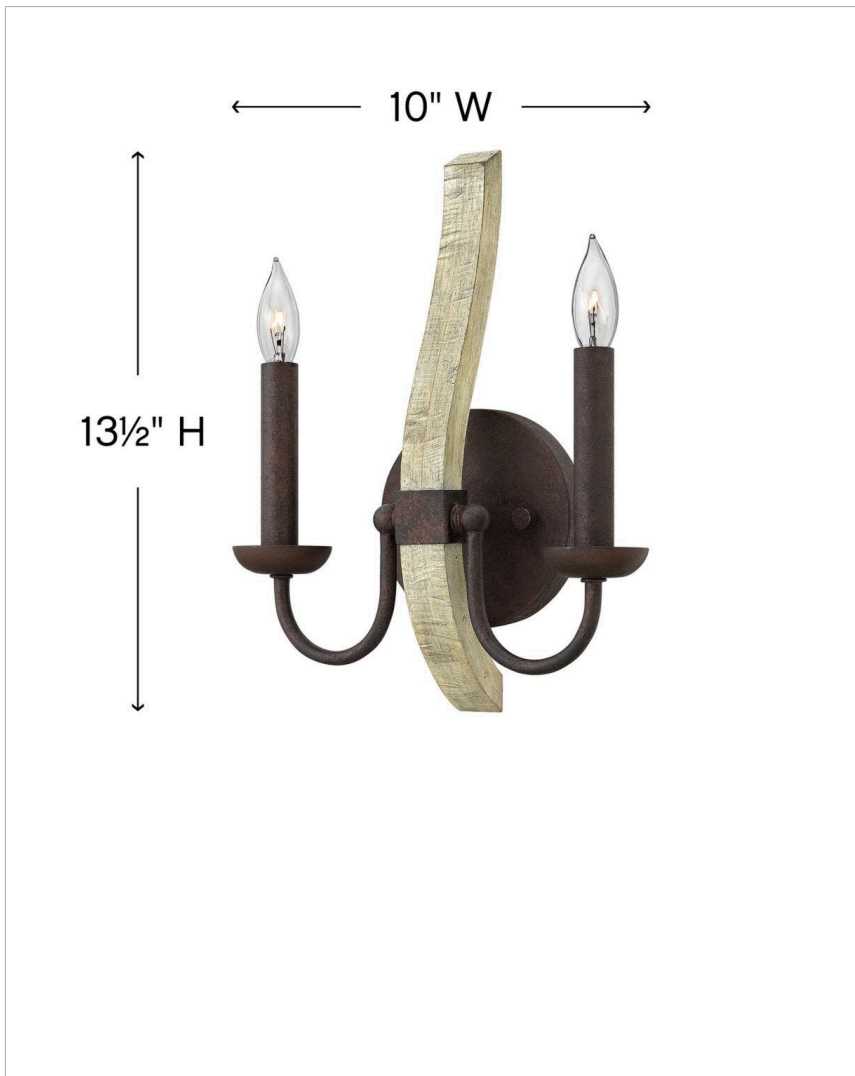

MIDDLEFIELD

FR40572IRR

MEDIUM TWO LIGHT SCONCE

Middlefield's rustic-chic design captures a historical feel with its solid distressed wood reminiscent of weathered ash, steel construction and iron rust finish. A pear-shaped wood finial adds an additional elegant detail.

DETAILS

FINISH:	Iron Rust
MATERIAL:	Wood
DIMMABLE:	YES, WITH DIMMABLE LAMP (NOT INCLUDED)

DIMENSIONS

WIDTH:	10"
HEIGHT:	13.5"
WEIGHT:	2lb
BACK PLATE:	5" Dia.
EXTENSION:	3.5"
TOP TO OUTLET:	10.500000"

LIGHT SOURCE

LIGHT SOURCE:	Socketed
WATTAGE:	2-5w Cand. LED, 60w Equiv.
VOLTAGE:	120v

SHIPPING

CARTON LENGTH:	16
CARTON WIDTH:	13
CARTON HEIGHT:	7
CARTON WEIGHT:	3

PRODUCT DETAILS:

- Suitable for use in dry (indoor) locations as defined by NEC and CEC. Meets United States UL Underwriters Laboratories & CSA Canadian Standards Association Product Safety Standards.
- ADA compliant
- Artisanal details, a rich finish and organic elements add warm rustic style