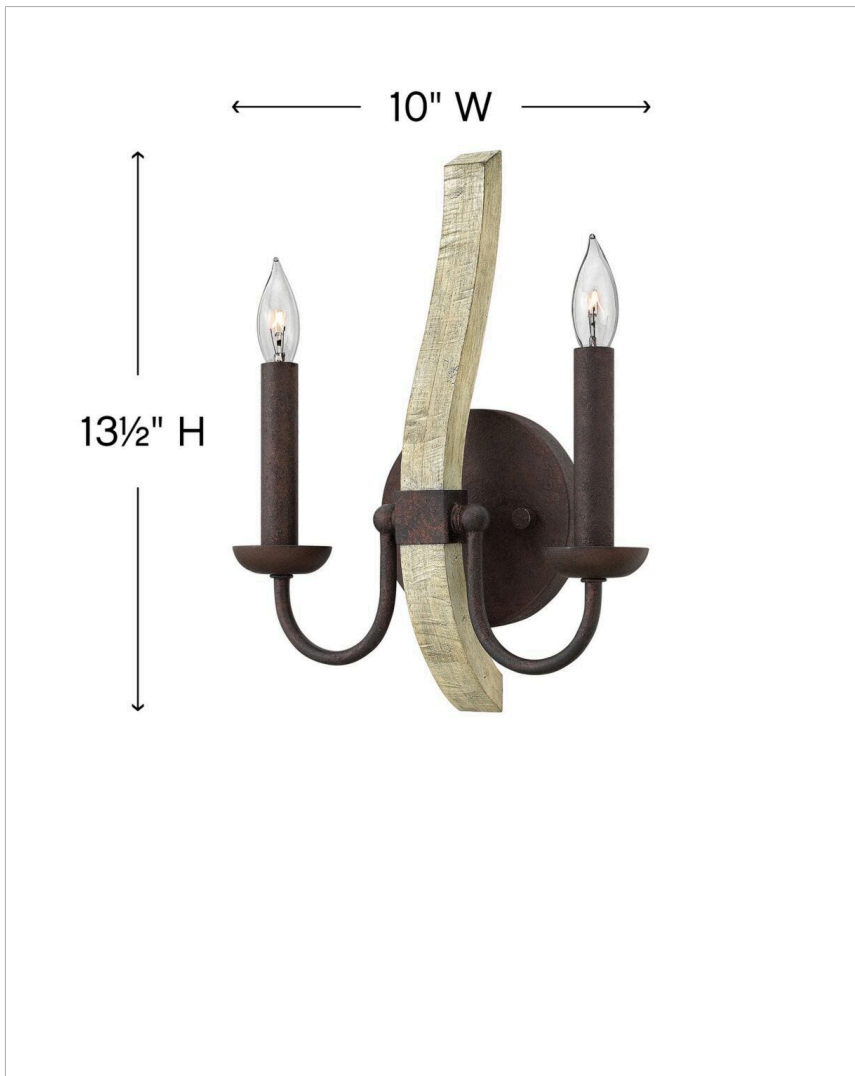

MIDDLEFIELD

FR40572IRR

MEDIUM TWO LIGHT SCONCE

Middlefield's rustic-chic design captures a historical feel with its solid distressed wood reminiscent of weathered ash, steel construction and iron rust finish. A pear-shaped wood finial adds an additional elegant detail.

DETAILS	
FINISH:	Iron Rust
MATERIAL:	Wood
DIMMABLE:	YES, WITH DIMMABLE LAMP (NOT INCLUDED)

DIMENSIONS	
WIDTH:	10"
HEIGHT:	13.5"
WEIGHT:	2lb
BACK PLATE:	5" Dia.
EXTENSION:	3.5"
TOP TO OUTLET:	10.500000"

LIGHT SOURCE	
LIGHT SOURCE:	Socketed
WATTAGE:	2-5w Cand. LED, 60w Equiv.
VOLTAGE:	120v

SHIPPING	
CARTON LENGTH:	16
CARTON WIDTH:	13
CARTON HEIGHT:	7
CARTON WEIGHT:	3

PRODUCT DETAILS:

- Suitable for use in dry (indoor) locations as defined by NEC and CEC. Meets United States UL Underwriters Laboratories & CSA Canadian Standards Association Product Safety Standards.
- ADA compliant
- Artisanal details, a rich finish and organic elements add warm rustic style