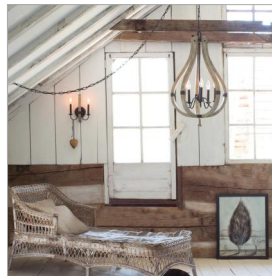

MIDDLEFIELD

FR40572IRR

MEDIUM TWO LIGHT SCONCE

Middlefield's rustic-chic design captures a historical feel with its solid distressed wood reminiscent of weathered ash, steel construction and iron rust finish. A pear-shaped wood finial adds an additional elegant detail.

DETAILS

FINISH:	Iron Rust
MATERIAL:	Wood
DIMMABLE:	YES, WITH DIMMABLE LAMP (NOT INCLUDED)

DIMENSIONS

WIDTH:	10"
HEIGHT:	13.5"
WEIGHT:	2lb
BACK PLATE:	5" Dia.
EXTENSION:	3.5"
TOP TO OUTLET:	10.500000"

LIGHT SOURCE

LIGHT SOURCE:	Socketed
WATTAGE:	2-5w Cand. LED, 60w Equiv.
VOLTAGE:	120v

SHIPPING

CARTON LENGTH:	16
CARTON WIDTH:	13
CARTON HEIGHT:	7
CARTON WEIGHT:	3

PRODUCT DETAILS:

- Suitable for use in dry (indoor) locations as defined by NEC and CEC. Meets United States UL Underwriters Laboratories & CSA Canadian Standards Association Product Safety Standards.
- ADA compliant
- Artisanal details, a rich finish and organic elements add warm rustic style